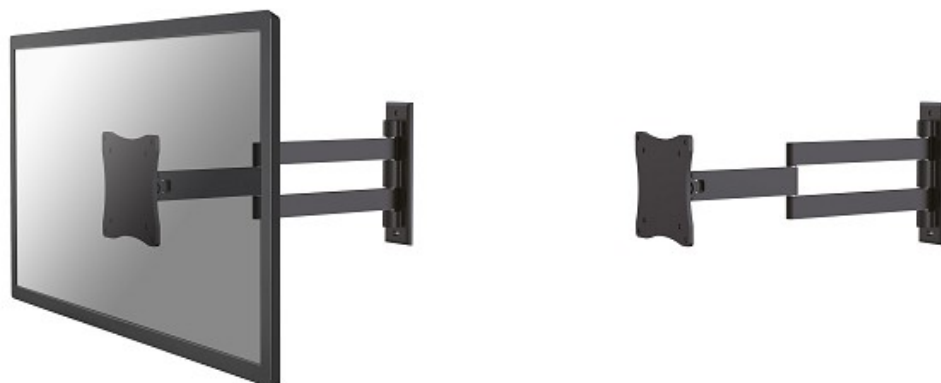

FPMA-W830BLACK

NEWSTAR FLAT SCREEN WALL MOUNT

The NewStar wall mount, model FPMA-W830BLACK is a tilt- and swivel wall mount for flat screens up to 24".

The NewStar wall mount, model FPMA-W830BLACK is a tilt- and swivel wall mount for flat screens up to 24". This mount is a great choice when you want the ultimate viewing flexibility with your flat screen. Effortless pull the display out from the wall, position it in almost any direction, turn it around corners and then smoothly return it to the wall when finished.

NewStars' tilt (20°) and swivel (180°) technology allows the mount to change to any viewing angle to fully benefit from the capabilities of the flat screen. The mount is easily depth adjustable from 4 to 36 centimetres.

NewStar FPMA-W830BLACK has three pivot points and is suitable for screens up to 24" (60 cm). The weight capacity of this product is 12 kg each screen. The wall mount is suitable for screens that meet VESA hole pattern 75x75 and 100x100mm. Different hole patterns can be covered using NewStar VESA adapter plates.

Create a clean design ambiance for your flat screen TV in the living room, bedroom or home cinema.

All installation material is included with the product.

SPECIFICATIONS

Color	Black
Warranty	5 year
Screen size	10 - 24"
Max. weight	12
VESA minimum	75x75 mm
VESA maximum	100x100 mm
Distance to wall	4 - 36 cm
Tilt	20°
Swivel	180°
Screens	1
EAN code	8717371444013