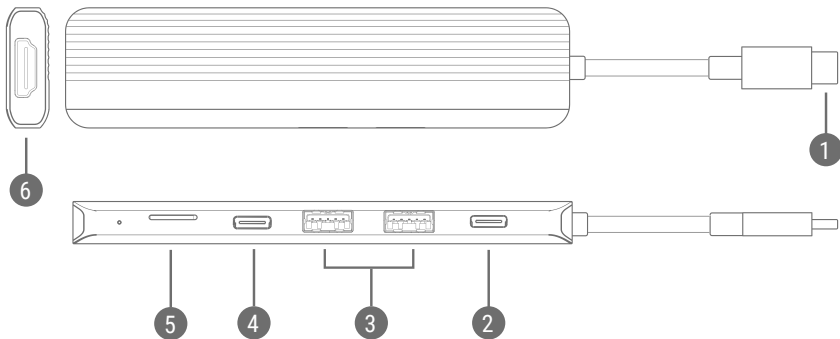

# Typ C Adapter HDMI | USB | PD

---

Please read these instructions carefully before using the product and store them properly.

 **ARTICONA**

## Appearance & Interface Description

1. Type-C input
2. Type-C 100W PD charging port
3. 2 × Type-A 10 Gbit/s data transfer
4. 1 × Type-C 10 Gbit/s data transfer
5. MicroSD 3.0
6. HDMI connection 4K @60Hz

## Disposal and recycling information

The crossed-out wheeled bin symbol means that this product must be disposed separately from household waste. As an end user, you are obliged to dispose the product in accordance with the respective national regulations for separate collection, for example by depositing it at an official collection point. Returning it to the retailer is also possible if the distributor offers voluntary return or is legally obliged to do so. Separate collection is a valuable contribution to the protection of the environment and human health, as the proper treatment of waste equipment avoids potential negative effects caused by the presence of hazardous substances and protects raw materials by recovering them.