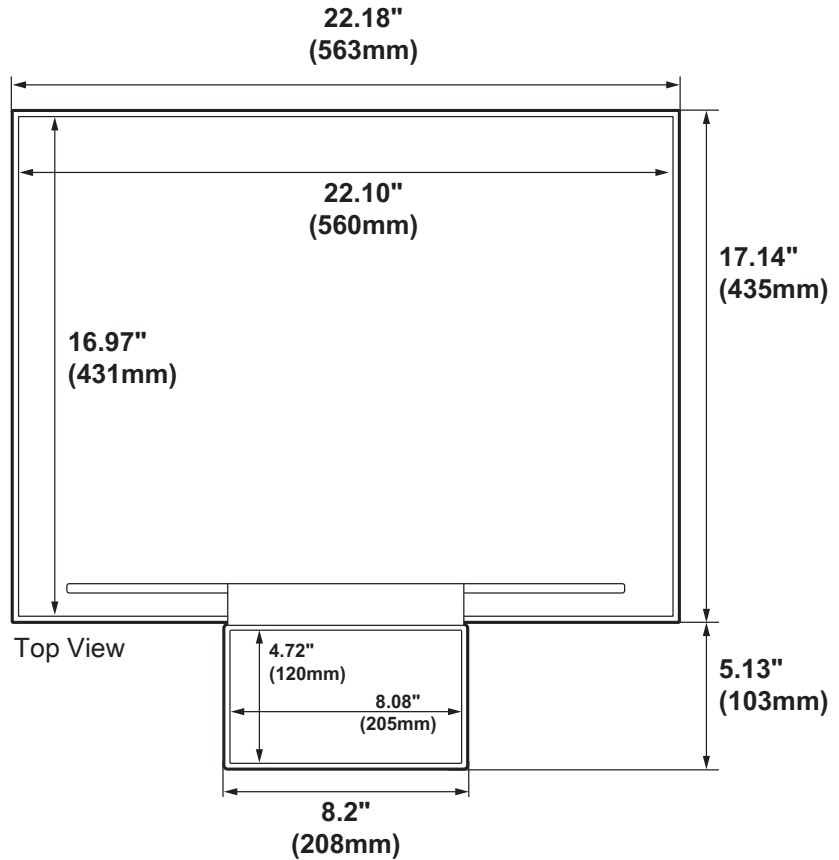

StyleView™ Front Shelf with Fetal Monitor Shelf

© 2021 Ergotron, Inc. rev. 08/09/2021 DIM-FetalMonitorShelf Content is subject to change without notification

**Americas Sales and
Corporate Headquarter**