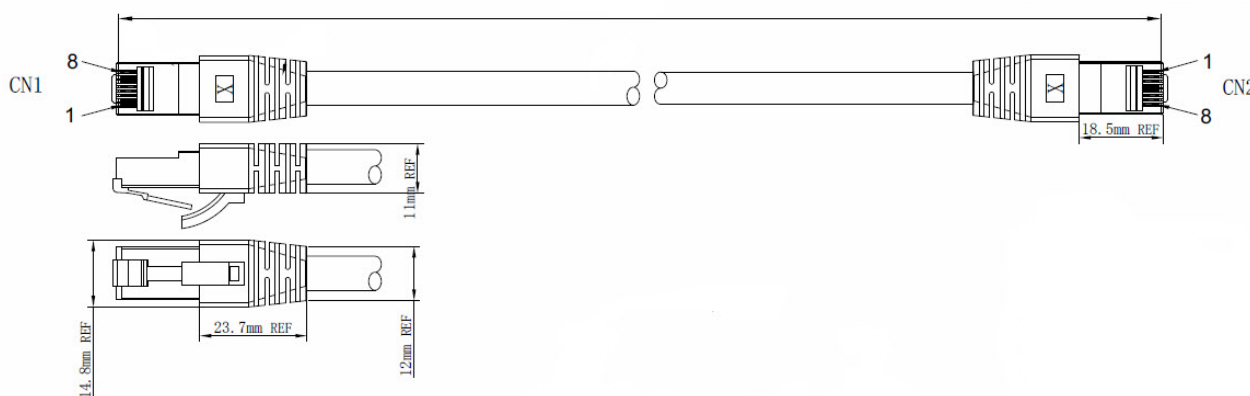

Cable: S/FTP 4x2xAWG24/7

Jacket material: LSZH

Outer diameter: 8mm

Transmission standards: 25Gbit, 40Gbit

Length imprint on grommet

Allgemeine Daten

Suitable for degree of protection (IP)	IP20
Cable type	S/FTP
Pin assignment	1:1
Locking lever	True
Colour anti-kink sleeve	grey
Model	Shielded
Material outer sheath	LSZH
Contacts	Gold plated

DATASHEET

RJ45 Patch cable S/FTP, Cat.8.1, BC, LSZH, 1m, grey

Bandwidth | 2000MHz

Normen, Zulassungen, Zertifizierungen

Connector | IEC 60603-7-81

Available variants

ArtNr.	Bezeichnung	Length	Längentoleranz
K5528GR.0,5	RJ45 Patch cable S/FTP, Cat.8.1, BC, LSZH, 0,5m, grey	0.5 m	±5 %
K5528GR.1	RJ45 Patch cable S/FTP, Cat.8.1, BC, LSZH, 1m, grey	1.0 m	±5 %
K5528GR.2	RJ45 Patch cable S/FTP, Cat.8.1, BC, LSZH, 2m, grey	2.0 m	±5 %
K5528GR.3	RJ45 Patch cable S/FTP, Cat.8.1, BC, LSZH, 3m, grey	3.0 m	±5 %
K5528GR.5	RJ45 Patch cable S/FTP, Cat.8.1, BC, LSZH, 5m, grey	5.0 m	±5 %
K5528GR.7,5	RJ45 Patch cable S/FTP, Cat.8.1, BC, LSZH, 7,5m, grey	7.5 m	±5 %
K5528GR.10	RJ45 Patch cable S/FTP, Cat.8.1, BC, LSZH, 10m, grey	10.0 m	±5 %

Drawings

This datasheet was created automatically on 11-05-2023 . Technical changes reserved.