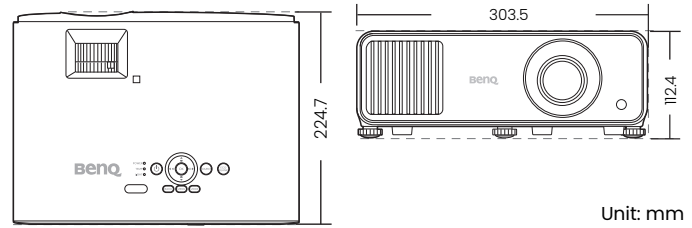

DIMENSIONS

Unit: mm