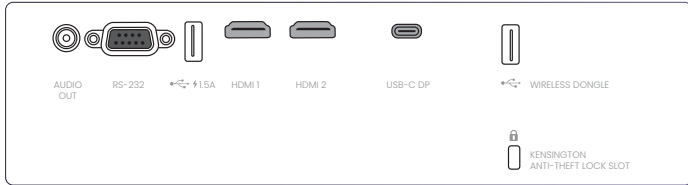

INPUT AND OUTPUT TERMINALS