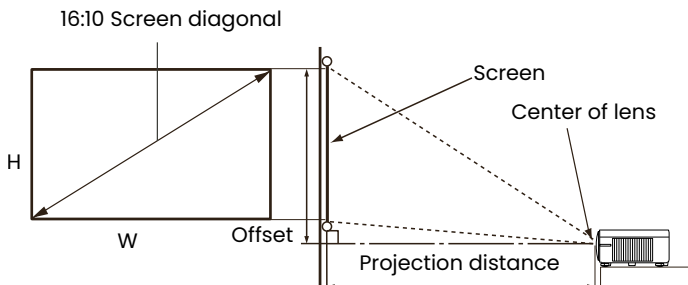

\* The Contrast is measured by Full On/Full Off standard.

\*\* Light Source Life results will vary depending on environmental conditions and usage. Actual product's features and specifications are subject to change without notice.

## INPUT AND OUTPUT TERMINALS

## DIMENSIONS

Unit: mm

## PROJECTION DIMENSIONS