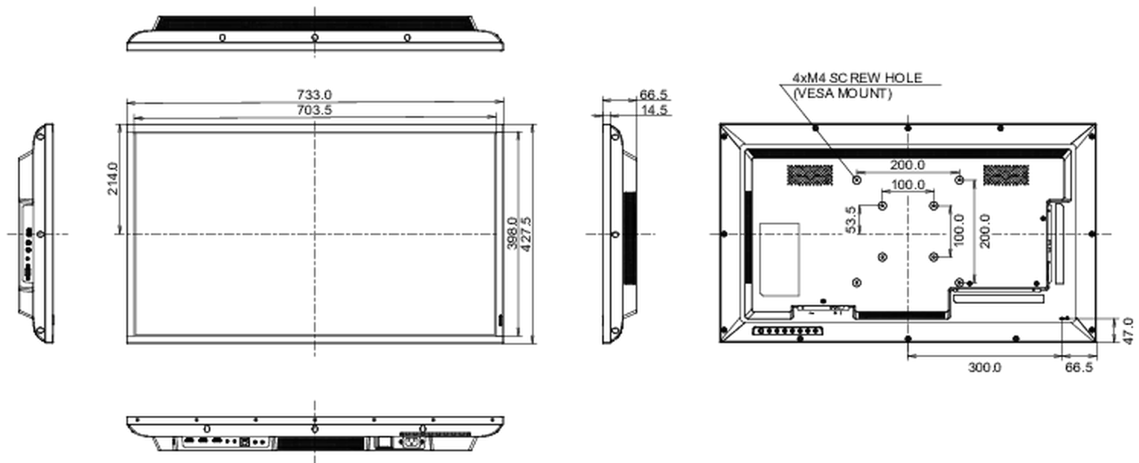

08 SUSTAINABILITY

Regulations	CB, CE, TÜV-Bauart, EAC, RoHS support, ErP, WEEE, REACH
Energy efficiency class (Regulation (EU) 2017/1369)	G
REACH SVHC	above 0.1%: Lead

09 DIMENSIONS / WEIGHT

Product dimensions W x H x D	733 x 427.5 x 66.5mm
Box dimensions W x H x D	823 x 545 x 132mm
Weight (without box)	5.3kg
Weight (with box)	7.8kg
EAN code	4948570120918