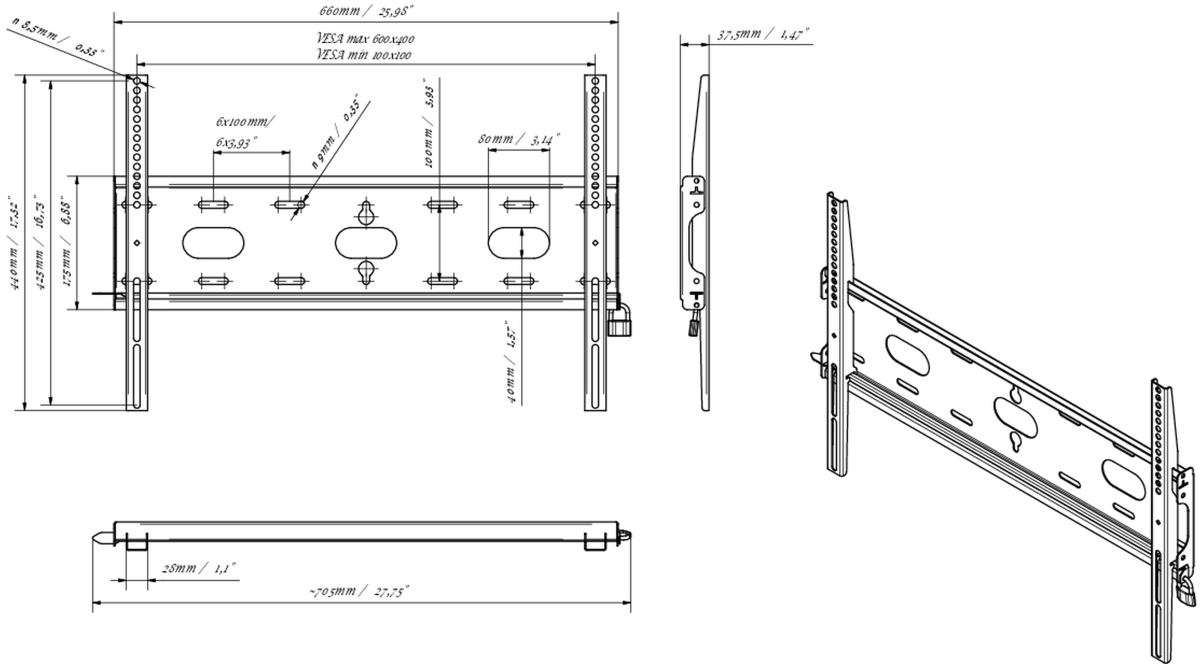

Universal wall mount, up to VESA 600x400mm, max. 125kg

With the easy and quick fixation system, this wall mount guarantees safe usage in environments like schools and other public utility buildings.

01 DEVICE

Type Wall Mount

02 TECHNICAL SPECIFICATION

Max weight capacity	125kg / monitor
VESA minimum	100 x 100mm
VESA maximum	600 x 400mm

MD-WM6040

All trademarks and registered trademarks acknowledged. E & O E. Specification subject to change without notice. All LCD's comply with ISO-9241-307:2008 in connection with pixel defects.