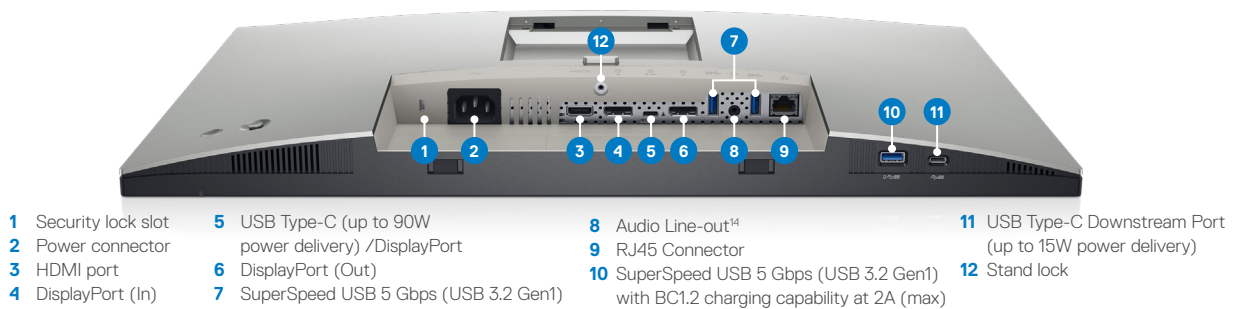

What's in the box?

Components

- Monitor with stand

Cables

- Power Cable
- DisplayPort Cable (DP to DP)
- USB Type-C Cable (C to C)
- USB-C Type C cable (C to A)

Documentation

- Quick Setup Guide
- Factory Calibration Report
- Safety and regulatory information

Connectivity and Accessories

DELL ULTRASHARP 24 USB-C HUB MONITOR | U2421E

Purposeful design, built for ergonomic comfort.

Connectivity

RECOMMENDED ACCESSORIES

DELL DUAL MONITOR ARM | MDA20

This comprehensive dual monitor and system mounting solution keeps your desk clutter-free. It is the world's first monitor arm that offers swivel angle adjustment with a flip of the switch**.