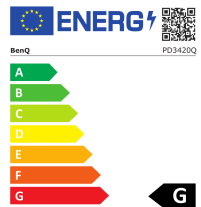

Data sheet

BenQ DesignVue Monitor PD3420Q 86.36 cm / 34" LED Display

- UWQHD – 3440 x 1440 / 21:9
- AQCOLOR™ Technology
- Panel viewing angle H/V 178°/178°
- 100% sRGB and DCI-P3 98%
- Height adjustment 150 mm

Model : PD3420Q
Art. No. / EAN Code : 9H.LJHLB.QBE / 471 8755 08154 5

Panel

Type : 86.36 cm / 34" Wide TFT, IPS-Panel
Native resolution : 3440 x 1440 UWQHD / 21:9
Pixel pitch : 0.2325 mm
Picture diagonal / -area (W x H) : 863.6 mm / 799.80 mm x 334.80 mm
Max. Colors : 1.07 Billion
Viewing angle H / V (CR>=10) : 178°/ 178°
Contrast (static) : 1000:1
Contrast (dynamic) : 20 Million:1
Brightness : 350 cd/m²
Response time : 5 ms (GtG)

Connections:

DP input : 1x DP 1.4
HDMI input : 2x HDMI 2.0
USB input : 4x USB 3.1
1x USB-C
Headphone Jack : yes
Frequency H/V : 30 - 135 kHz / 24 - 76 Hz

Extra

Picture: 100% sRGB and Rec.709 / CAD/CAM Mode / Animation Mode / Flicker Free / Low Blue Light / Eye Protector / Dual View / Darkroom Mode / AQCOLOR / Delta E / Hotkey Puck G2 / Uniformity Technology
KVM Switch : Yes
Speaker : 2.5 W x 2
Security : Kensington Lock
Mounting : VESA 100 x 100 mm
Height adjustment range : 150 mm
Swivel : -30°/+30° left/right
Tilt : -5° / +20°

Energy

Power supply : internal
Voltage for operation : 100V – 240V / 50Hz – 60HZ
Power consumption (Base on Energy Star) : 50 W
Power consumption (On Mode) : 185 W
Power consumption (Off Mode) : 0.5 W

Certification