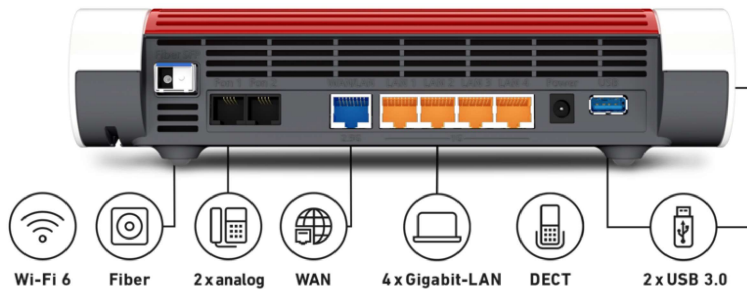

## FRITZ!Box 5590 Fiber Technical specifications

---

## Interfaces

Wireless router with an SFP port for a FRITZ!SFP fiber optic module (comes with AON and GPON)

1 x 2.5 gigabit WAN port, can also be used as a 2.5 gigabit LAN port (IEEE 802.3bz standard, NBASE-T)

4 x gigabit LAN ports

Wi-Fi 6 (5 GHz, 2.4 GHz)

Integrated DECT base station for up to six cordless phones

2 x a/b ports (TAE/RJ11) for analog phones, answering machines and fax

2 x USB 3.0 ports for printers and storage devices in the network

## **Device properties**

Dimensions (W x H x D):  
254 x 63 x 191 mm