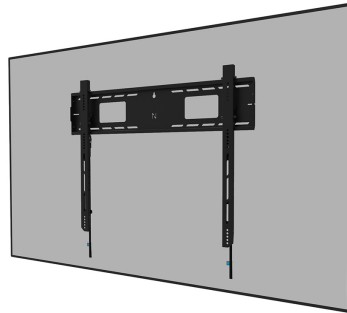

FUNCTIONALITY

Type	Fixed
Height adjustment	1 cm
Lockable	Lockable - Padlock not included
Height	68,4 cm
Width	88,6 cm
Depth	4,2 cm
Adjustment type	Manual

INFORMATION

Series	LEVEL 750
Color	Black
Main material	Steel
Warranty	5 year
Certification	TÜV
EAN code	8717371443306

Neomounts

Neomounts

Neomounts LEVEL-750 WL30-750BL18 Fixed heavy duty wall mount - 43-98" screen - max 125 kg - VESA 100x100-800x600 - d 4,2 cm - level adjustment - lockable (excl. lock) - TÜV certified - Rapid Install-model with service position - black

The Neomounts WL30-750BL18 LEVEL is the ultimate solution for securely mounting an interactive or heavy weight display up to 98" with a maximum capacity of 125 kg. This heavy-duty wall mount features a high profile wall plate and is engineered for stability and precision, ensuring your screen is securely mounted even on uneven surfaces. The wall mount is designed to provide the sturdiest and most stable touch screen experience. The brackets of the WL30-750BL18 feature depth adjustable wall supports on the lower brackets for better weight distribution and maximum stability. The mount features individual adjustable brackets (10 mm) for securely adjusting the display height or levelling it.

The LEVEL-750 wall mount has a profile depth of 4,2 cm and is suitable for screens that meet VESA hole pattern 100x100 to 800x600 mm. Its quickly connectable wall plate allows for multiple screen mounting, while a clever kickstand service position provides easy access to cables and connectors. Additionally, the wall plate is designed with specific cut-outs for wall sockets and securing devices and cables. It features various perforated holes for easy tie-wrap cable fixing and provides space for cable storage, ensuring a clean and tidy finishing.