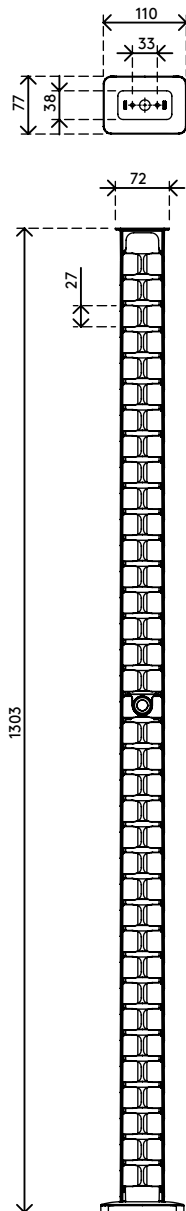

34.463

Addit cable guide sit-stand 130 cm set – desk 463

This Addit cable guide bundles and runs your cables from desk to floor. The extra length makes it the ideal solution for sit-stand workstations, and it's easy to adjust by adding/removing components. The magnet mount ensures the cable guide stays in place, while the weighted floor plate provides even greater stability. Produced from 100% recycled PP.

Looking for a perfect match with your interior? We can customize the color and length to fit your exact needs.

- Tidies and bundles below-desk cables
- Easily add/remove components to adjust
- Ideal for sit-stand desks
- Suitable for desk height up to 1300 mm
- 100% recycled PP (Polypropylene)
- Fits up to 18 x 7 mm cables
- Weighted floor plate gives stability
- Length: 1340 mm
- Made in the Netherlands: Dutch design, Dutch quality
- Includes magnet mount (34.483) plus stickers/screws to attach cable guide to desk
- Eligible for the Dataflex return program

Addit cable guide sit-stand 130 cm set – desk 463

2020/11/25

34.463

 245 x 245 x 60 mm

 1 pcs

 black

 0,80 kg

 805410344634