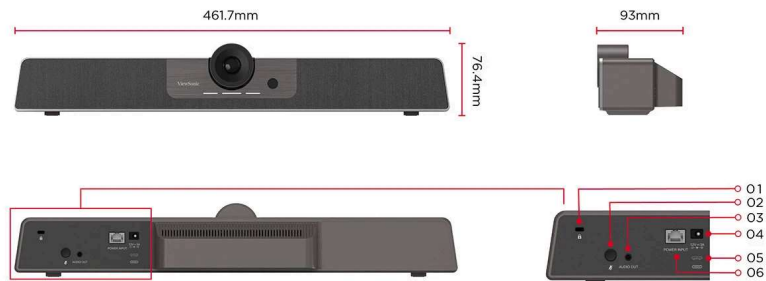

## Key Features

- Sony 4K Ultra HD camera sensor for advanced image processing
- Intelligent auto framing and DOA voice tracking technology
- 6-mic array beamforming soundbar with an 11W speaker

## Product Description

The UMB202 TeamJoin™ 4K Video Bar System is part of the ViewSonic TeamJoin™ solutions for Microsoft Teams Rooms, optimizing collaboration in meeting rooms of diverse sizes. Boasting a 4K Sony camera sensor, 5x digital zoom, auto-framing, and DOA voice tracking, it delivers a premium visual experience. Complemented by six beamforming microphones, which cover an expansive 8-meter range, and an 11W speaker, the camera ensures crystal-clear audiovisual quality for seamless communication.

## AUDIO

Microphone array:	6 element, 8 meters pickup range
Speaker:	mid-bass module x1, treble module x1 in one box (Maximum output 8W + 3W)
Output Power:	80 dBA @ 1000 Hz @ 1 meter at maximum volume

## ACCESSORY (INBOX)

USB Type-C cable:	1.8m typeC x1 (include TypeC to A Plug adaptor)
Remote Control:	Yes
Power adapter:	1
Wall mount components:	1
Screws:	Yes
Lens Cover:	1
QSG:	Yes
Compliance statement:	Yes