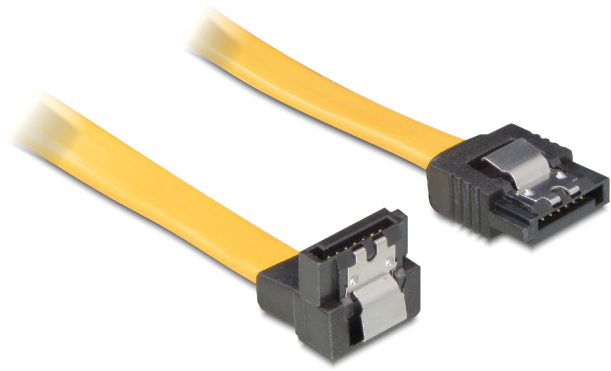

Cable SATA 50cm down/straight metal

Description

This SATA cable by Delock enables you to connect different SATA devices, e.g. SATA-HDD, SATA controller as well as SATA Flash memory. When connecting this cable to a HDD the cable will be lead downwards. Additional snap in will be provided by metal clips on the SATA connectors.

Ref. 82479
EAN 4043619824793

Images

Specification

- SATA II specification
- Data transfer rate: SATA up to 3Gbps
- Cable length: 50cm
- Metal clips
- Connector: down/ straight

Package

- Delock poly bag