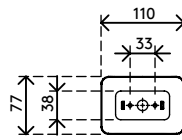

34.472

Addit cable guide sit-stand 130 cm – desk 472

We offer a stylish cable solution for your sit-stand desk. The Addit cable guide hides and guides cables for desks up to 130 cm. It comes with a weighted floor plate for extra stability and stickers/screws to hold everything in place. And being made from 100% recycled PP, it's not just smart and stylish, but additional sustainable.

Looking for a perfect match with your interior? We can customize the color and length to fit your exact needs.

- Bundles, tidies and guides below-desk cables
- Adjusts by simply adding/removing elements
- Designed for height-adjustable desks up to 130 mm
- 100% recycled PP (Polypropylene)
- Houses 18 cables 7 mm thick
- Weighted floor plate for stability
- Length: 1340 mm
- Made in the Netherlands: Dutch design, Dutch quality
- Comes with stickers and screws to attach cable guide to desk
- Eligible for the Dataflex return program

Addit cable guide sit-stand 130 cm – desk 472

2020/11/25

34.472

 245 x 245 x 60 mm

 1 pcs

 grey

 0,80 kg

 805410344726