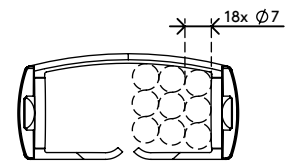

34.472

Addit cable guide sit-stand 130 cm – desk 472

We offer a stylish cable solution for your sit-stand desk. The Addit cable guide hides and guides cables for desks up to 130 cm. It comes with a weighted floor plate for extra stability and stickers/screws to hold everything in place. And being made from 100% recycled PP, it's not just smart and stylish, but additional sustainable.

Looking for a perfect match with your interior? We can customize the color and length to fit your exact needs.

- Bundles, tidies and guides below-desk cables
- Adjusts by simply adding/removing elements
- Designed for height-adjustable desks up to 130 mm
- 100% recycled PP (Polypropylene)
- Houses 18 cables 7 mm thick
- Weighted floor plate for stability
- Length: 1340 mm
- Made in the Netherlands: Dutch design, Dutch quality
- Comes with stickers and screws to attach cable guide to desk
- Eligible for the Dataflex return program