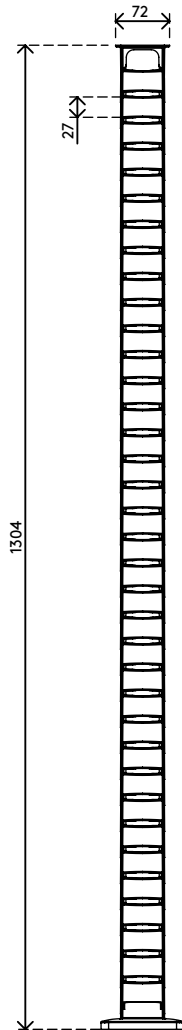

34.472

Addit cable guide sit-stand 130 cm – desk 472

We offer a stylish cable solution for your sit-stand desk. The Addit cable guide hides and guides cables for desks up to 130 cm. It comes with a weighted floor plate for extra stability and stickers/screws to hold everything in place. And being made from 100% recycled PP, it's not just smart and stylish, but additional sustainable.

Looking for a perfect match with your interior? We can customize the color and length to fit your exact needs.

- Bundles, tidies and guides below-desk cables
- Adjusts by simply adding/removing elements
- Designed for height-adjustable desks up to 130 mm
- 100% recycled PP (Polypropylene)
- Houses 18 cables 7 mm thick
- Weighted floor plate for stability
- Length: 1340 mm
- Made in the Netherlands: Dutch design, Dutch quality
- Comes with stickers and screws to attach cable guide to desk
- Eligible for the Dataflex return program

Addit cable guide sit-stand 130 cm – desk 472

2020/11/25

34.472

 245 x 245 x 60 mm

 1 pcs

 grey

 0,80 kg

 805410344726