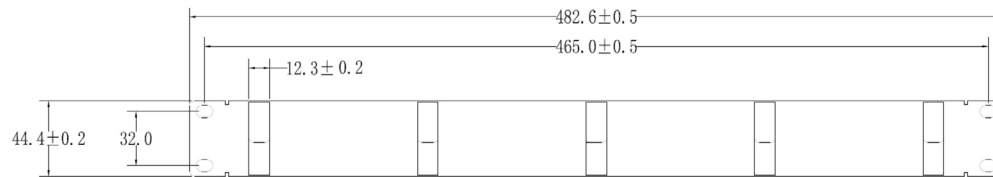

● **ARTICONA is Bechtle's own brand of IT accessories for the modern workplace and stands for quality and reliability in everyday business.**

ARTICONA Cable Routing Panel Black

Article Number: 4724507

- ARTICONA cable management with five sturdy metal brackets for efficient cable routing.
- Suitable for 482.6 mm (19") racks
- 1 U height
- 1.5 mm sheet steel
- Black RAL9005
- Dimensions: 482.5 x 44.4 x 76 mm (W x H x D)