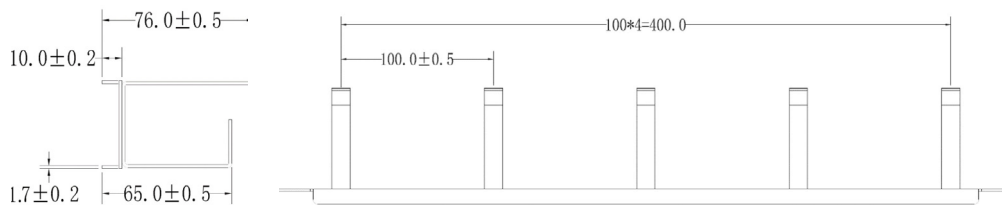

● **ARTICONA is Bechtle's own brand of IT accessories for the modern workplace and stands for quality and reliability in everyday business.**

ARTICONA Cable Routing Panel Black

Article Number: 4724507

- ARTICONA cable management with five sturdy metal brackets for efficient cable routing.
- Suitable for 482.6 mm (19") racks
- 1 U height
- 1.5 mm sheet steel
- Black RAL9005
- Dimensions: 482.5 x 44.4 x 76 mm (W x H x D)