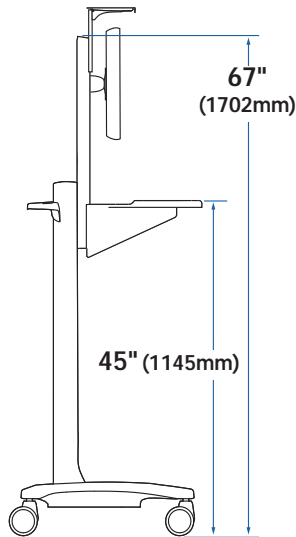

WideView WorkSpace

© 2009 Ergotron, Inc. rev. 03/19/09 DIM-NFWV Content is subject to change without notification

Americas Sales and Corporate Headquarters	EMEA Sales	APAC Sales	Worldwide OEM Sales
St. Paul, MN USA (800) 888-8458 +1-651-681-7600 www.ergotron.com sales@ergotron.com	Amersfoort, The Netherlands +31 33 45 45 600 www.ergotron.com info.eu@ergotron.com	Tokyo, Japan www.ergotron.com info.apac@ergotron.com	www.ergotron.com info.oem@ergotron.com