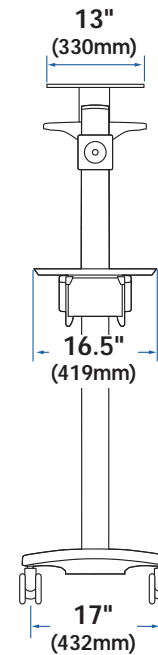

WideView WorkSpace

© 2009 Ergotron, Inc. rev. 03/19/09 DIM-NFWV Content is subject to change without notification

Americas Sales and Corporate Headquarters	EMEA Sales	APAC Sales	Worldwide OEM Sales
St. Paul, MN USA (800) 888-8458 +1-651-681-7600 www.ergotron.com sales@ergotron.com	Amersfoort, The Netherlands +31 33 45 45 600 www.ergotron.com info.eu@ergotron.com	Tokyo, Japan www.ergotron.com info.apac@ergotron.com	www.ergotron.com info.oem@ergotron.com