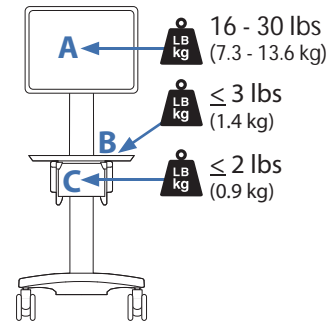

#### Maximum Weight Capacity

**A+B+C= 14 - 53 lbs (6.35 - 24 kg)**

#### Maximum Weight Capacity

**A+B+C+D= 11 - 50 lbs (5 - 22.6 kg)**

© 2009 Ergotron, Inc. rev. 03/19/09 DIM-NFWV Content is subject to change without notification