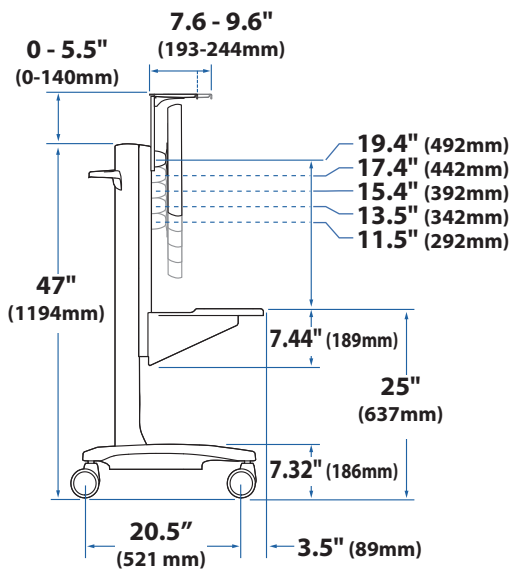

WideView WorkSpace

© 2009 Ergotron, Inc. rev. 03/19/09 DIM-NFWV Content is subject to change without notification

Americas Sales and Corporate Headquarters	EMEA Sales	APAC Sales	Worldwide OEM Sales
St. Paul, MN USA (800) 888-8458 +1-651-681-7600 www.ergotron.com sales@ergotron.com	Amersfoort, The Netherlands +31 33 45 45 600 www.ergotron.com info.eu@ergotron.com	Tokyo, Japan www.ergotron.com info.apac@ergotron.com	www.ergotron.com info.oem@ergotron.com