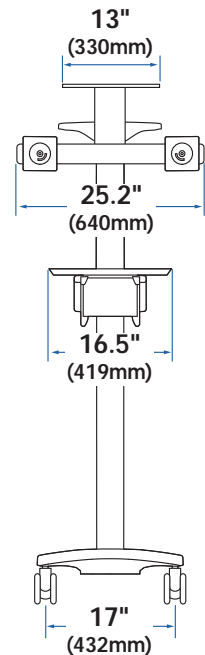

WideView WorkSpace

© 2009 Ergotron, Inc. rev. 03/19/09 DIM-NFWV Content is subject to change without notification

Americas Sales and Corporate Headquarters	EMEA Sales	APAC Sales	Worldwide OEM Sales
St. Paul, MN USA (800) 888-8458 +1-651-681-7600 www.ergotron.com sales@ergotron.com	Amersfoort, The Netherlands +31 33 45 45 600 www.ergotron.com info.eu@ergotron.com	Tokyo, Japan www.ergotron.com info.apac@ergotron.com	www.ergotron.com info.oem@ergotron.com