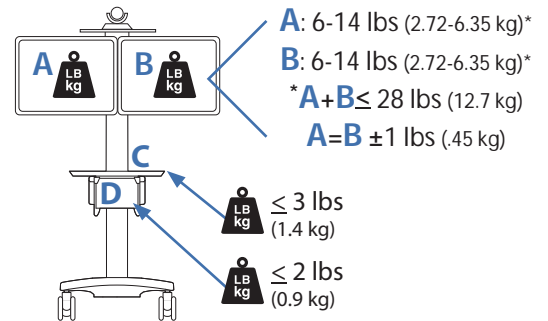

#### Range of Motion

#### Maximum Weight Capacity

**A+B+C= 14 - 53 lbs (6.35 - 24 kg)**

#### Maximum Weight Capacity

**A+B+C+D= 11 - 50 lbs (5 - 22.6 kg)**

© 2009 Ergotron, Inc. rev. 03/19/09 DIM-NFWV Content is subject to change without notification