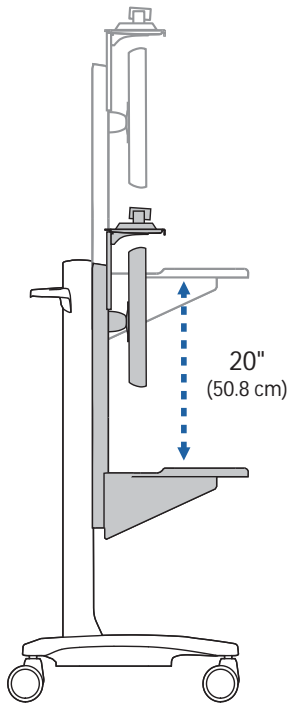

### WideView WorkSpace

#### Maximum Weight Capacity

**A+B+C= 14 - 53 lbs (6.35 - 24 kg)**