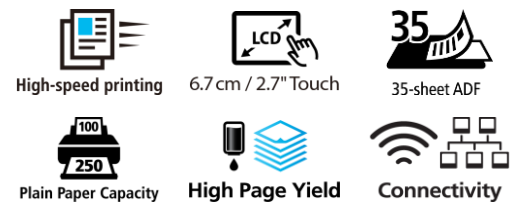

MAXIFY GX4050

Wi-Fi, Ethernet, Print, Copy, Scan, Fax & Cloud

LOW RUNNING COSTS, BRILLIANT PRODUCTIVITY

Low-cost and compact, but capable of delivering high volumes of high-quality prints fast – a perfect business printer for hybrid or home office workers.

- **Ultra-low running costs**
Save over the printer's lifetime thanks to cost effective refillable ink tanks that vastly reduce the total cost of ownership and cost per page. Boost page yield with Economy mode³ and print up to 1.5x more pages with the same amount of ink
- **Brilliant business-quality prints**
Enjoy water-, friction- and marker-resistant, business-friendly prints with excellent readability, delivered quickly and in large volumes
- **Print more media in-house**
Print flyers, banners and posters in-house thanks to compatibility with a wide variety of materials including magnetic and photo media, plus a new rear flat tray that supports thicker media and card
- **Print without pause**
Print high volumes of documents without irritating paper reloads, thanks to a 100-sheet rear feed and a 250-sheet front cassette, windowed to make checking paper levels quick and easy. A 35-sheet ADF simplifies multipage document management
- **Small but mighty**
Save vital space at home or in the office thanks to the printer's compact footprint, whilst reducing the amount of plastic packaging means more of it can be easily recycled
- **Easy to use and maintain**
Reduce downtime with the user-replaceable maintenance cartridge, easily accessible from the front of the printer. Colour-coded, spring-loaded ink caps mean refills are simple and mess-free