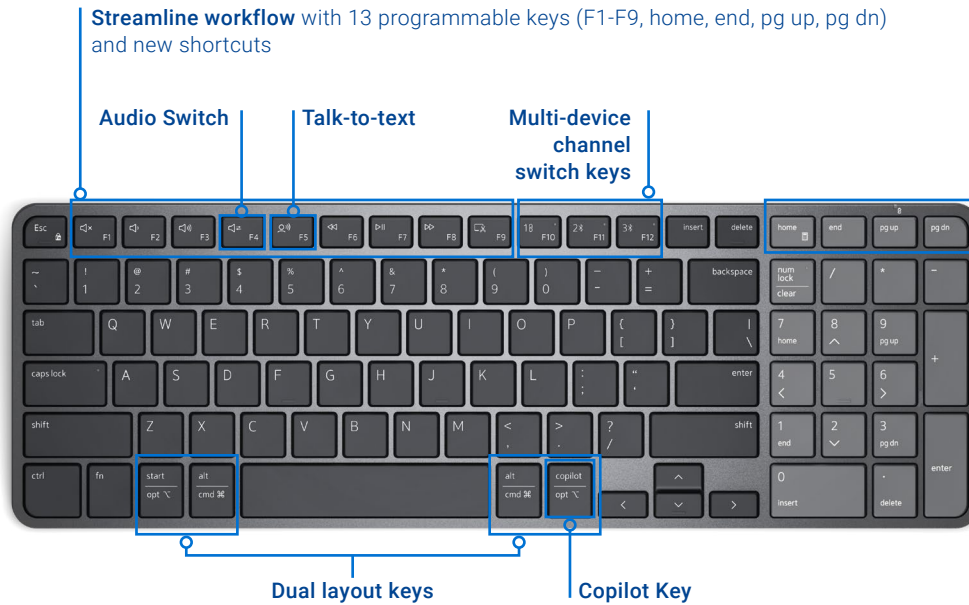

Compact design meets seamless productivity for the modern workspace

Comfortable and quiet typing experience with low-profile keys

Up to 3 months of run time¹ on a full charge

Secured connections with 128-bits AES encryption and powered by FIPS-approved algorithms

Better grip and palm support with textured grip on sides

Streamline your workflow with 3 programmable buttons²

Scroll wheel with adaptive and silent scrolling

Programmable side buttons

Precise tracking and control with adjustable cursor speed (up to 6K DPI)²

Ultra-smooth glide with upgraded feet material

This keyboard and mouse is sustainably made with up to **71% post-consumer recycled plastic³**

Up to 1.5 months of run time¹ on a full charge

¹ Based on internal analysis of the rechargeable keyboards and mice run time, December 2025. Results vary depending on use, operating conditions and other factors.

² Enabled via Dell Display and Peripheral Manager (DDPM).

³ Based on internal analysis, November 2025. The keyboard and mouse are made with 71% post-consumer recycled plastic, calculated as a percentage of the total plastic weight of the products.