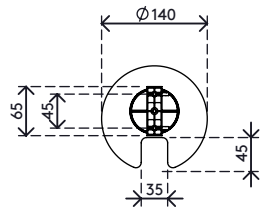

## Addit cable worm 127 cm 213

The cable worm is an attractive solution that neatly guides and bundles cables between a desk and floor. It's suitable for stand-up height desks up to 1270 mm and has a weighted floor plate for added stability and to ensure it stays straight.

- Length: 1270 mm
- Under desk cable manager
- Suitable for stand-up height desks up to 1270 mm
- Easy to adjust the cable worm by adding/removing elements
- Weighted floor plate for stability
- Suitable for 28 cables of 7 mm thickness

## Addit cable worm 127 cm 213

2016/11/22

# 34.213

 335 x 320 x 85 mm

 1 pcs

 black

 1,03 kg

 805410342135