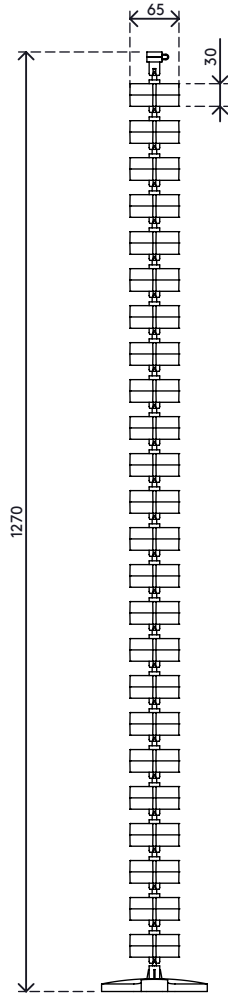

## Addit cable worm 127 cm 213

The cable worm is an attractive solution that neatly guides and bundles cables between a desk and floor. It's suitable for stand-up height desks up to 1270 mm and has a weighted floor plate for added stability and to ensure it stays straight.

- Length: 1270 mm
- Under desk cable manager
- Suitable for stand-up height desks up to 1270 mm
- Easy to adjust the cable worm by adding/removing elements
- Weighted floor plate for stability
- Suitable for 28 cables of 7 mm thickness

## Addit cable worm 127 cm 213

2016/11/22