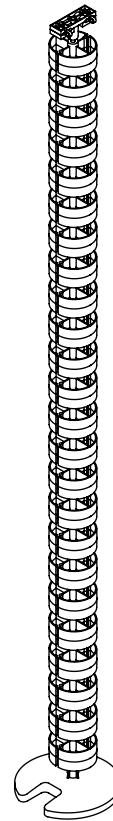

## Addit cable worm 127 cm 213

The cable worm is an attractive solution that neatly guides and bundles cables between a desk and floor. It's suitable for stand-up height desks up to 1270 mm and has a weighted floor plate for added stability and to ensure it stays straight.

- Length: 1270 mm
- Under desk cable manager
- Suitable for stand-up height desks up to 1270 mm
- Easy to adjust the cable worm by adding/removing elements
- Weighted floor plate for stability
- Suitable for 28 cables of 7 mm thickness

## Addit cable worm 127 cm 213

2016/11/22