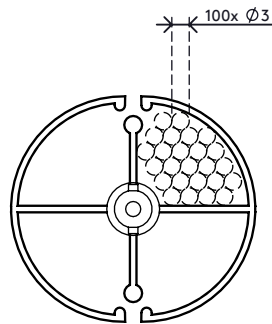

## Addit cable worm 127 cm 213

The cable worm is an attractive solution that neatly guides and bundles cables between a desk and floor. It's suitable for stand-up height desks up to 1270 mm and has a weighted floor plate for added stability and to ensure it stays straight.

- Length: 1270 mm
- Under desk cable manager
- Suitable for stand-up height desks up to 1270 mm
- Easy to adjust the cable worm by adding/removing elements
- Weighted floor plate for stability
- Suitable for 28 cables of 7 mm thickness

## Addit cable worm 127 cm 213

2016/11/22