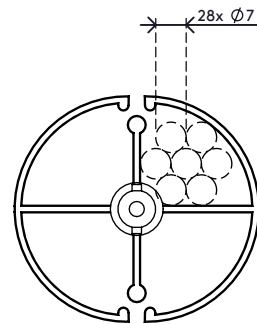

## Addit cable worm 127 cm 213

The cable worm is an attractive solution that neatly guides and bundles cables between a desk and floor. It's suitable for stand-up height desks up to 1270 mm and has a weighted floor plate for added stability and to ensure it stays straight.

- Length: 1270 mm
- Under desk cable manager
- Suitable for stand-up height desks up to 1270 mm
- Easy to adjust the cable worm by adding/removing elements
- Weighted floor plate for stability
- Suitable for 28 cables of 7 mm thickness

## Addit cable worm 127 cm 213

2016/11/22

# 34.213

 335 x 320 x 85 mm

 1 pcs

 black

 1,03 kg

 805410342135