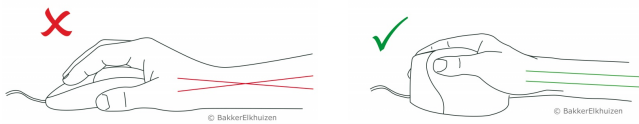

Ergonomic: reduces the angle between wrist and hand for a more ergonomically responsible position.

Esthetic: modern design with a luxurious look

Improved: less convex shape fits the palm better

Design: longer buttons for a better grip

Convenient: an integrated solution for immediately adjusting cursor speed

Accurate: the Evolutent C provides speed and excellent accuracy

Health & Safety Regulations

Unnatural postures are a risk factor for development of complaints of wrist and forearm (Karlqvist 1994, Jensen 1998, Hagberg 1994). When the mouse is positioned closer to the body the strain of shoulders and neck decreases (Armstrong 1995, Cook 1998). Productivity is lower when using a trackball and touchpad, standard mice and pen tablets enable a higher productivity.

- 1. Neutral wrist position
- 2. Cursor speed
- 3. Modern design

Specifications

Dimensions:	90 x 80 x 119 mm (W x H x D)
Weight:	168 gr
Product code:	BNEEVRC

Research

The handshake position of vertical mice keeps the wrist from bending as much to the side while the forearm also turns inward to a lesser degree (Schmid, et al., 2015). This means that muscle activity in the forearm is less than it would be when using a conventional mouse (Quemelo & Vieira, 2013).