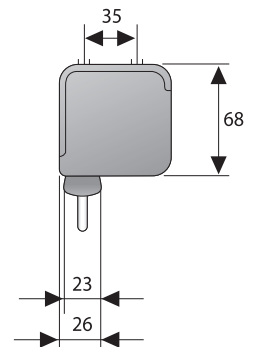

ProScreen CSR

- High quality manual projection screen with the reliable Controlled Screen Return, available with various aspect ratios and screen surfaces.
- The Projecta Controlled Screen Return (CSR) allows for the projection screen surface to retract gently into the case in a smooth and controlled manner.
- The ProScreen CSR is available with the CSR spring mechanism up to a width of 240 cm.
- The screen locks into place at 13 cm intervals for possible height adjustment.
- Easy to mount on a wall or ceiling thanks to the Easy Install system.
- The case and the projection screen surface can be made to exactly the right size and the case and slat bar are available in any colour for optimal integration into any interior.

Available aspect ratios

Available dimensions

Available screen surfaces

Other options

- Extended black drop
- Without border
- Standard (non-CSR) spring

Accessories

SlimScreen

- Basic manual projection screen with spring mechanism.
- Supplied in the most compact case.
- Easy to mount to a wall or ceiling using the integrated mounting brackets on each end cap.
- The screen locks into place at 11 cm intervals for possible height adjustment. The intervals are at 15 cm for screen widths of 200 cm.

Available aspect ratios

Available dimensions

Available screen surfaces

Other options

- Without border