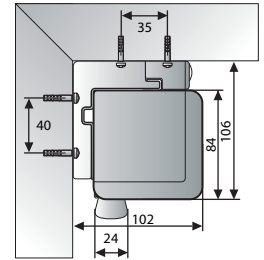

ProScreen CSR

- High quality manual projection screen with the reliable Controlled Screen Return, available with various aspect ratios and screen surfaces.
- The Projecta Controlled Screen Return (CSR) allows for the projection screen surface to retract gently into the case in a smooth and controlled manner.
- The ProScreen CSR is available with the CSR spring mechanism up to a width of 240 cm.
- The screen locks into place at 13 cm intervals for possible height adjustment.
- Easy to mount on a wall or ceiling thanks to the Easy Install system.
- The case and the projection screen surface can be made to exactly the right size and the case and slat bar are available in any colour for optimal integration into any interior.

Available aspect ratios

Available dimensions

Available screen surfaces

Other options

- Extended black drop
- Without border
- Standard (non-CSR) spring

Accessories

SlimScreen

- Basic manual projection screen with spring mechanism.
- Supplied in the most compact case.
- Easy to mount to a wall or ceiling using the integrated mounting brackets on each end cap.
- The screen locks into place at 11 cm intervals for possible height adjustment. The intervals are at 15 cm for screen widths of 200 cm.

Available aspect ratios

Available dimensions

Available screen surfaces

Other options

- Without border