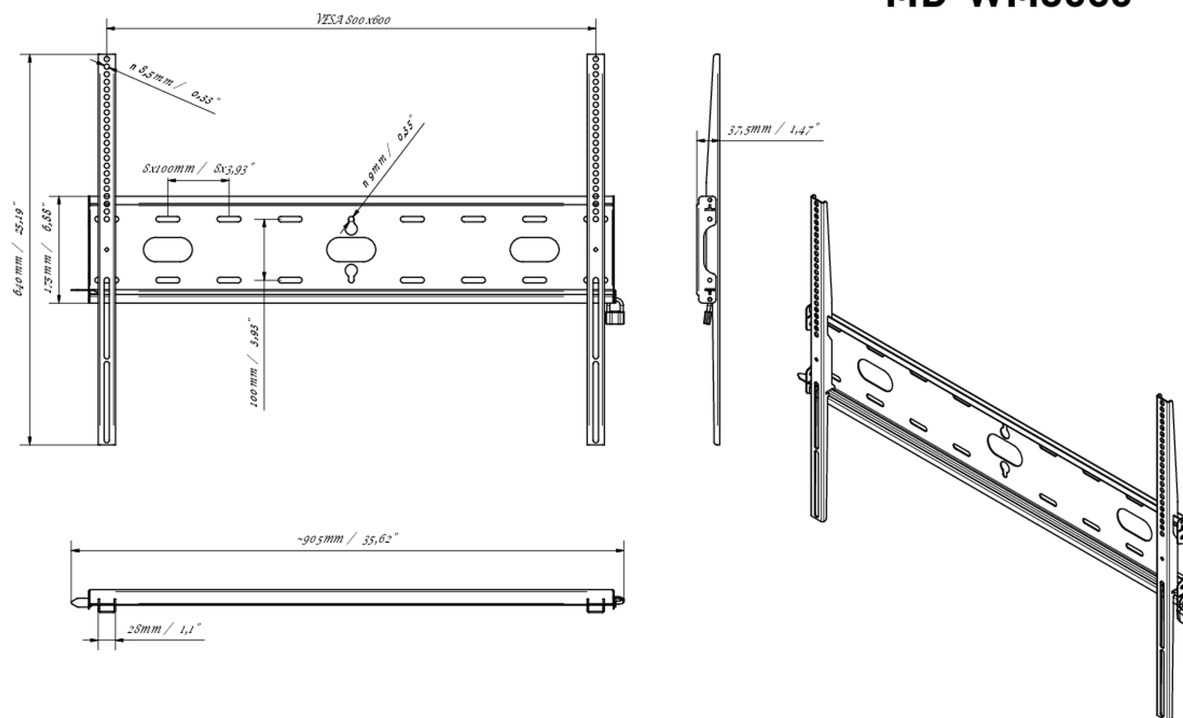

Universal wall mount, up to VESA 800x600mm, max. 125kg

With the easy and quick fixation system, this wall mount guarantees safe usage in environments like schools and other public utility buildings.

01 DEVICE

Type Wall Mount

02 TECHNICAL SPECIFICATION

Max weight capacity	125kg / monitor
VESA minimum	100 x 100mm
VESA maximum	800 x 600mm

MD-WM8060

03 DIMENSIONS / WEIGHT

Product dimensions W x H x D	860 x 640 x 37.5mm
Box dimensions W x H x D	930 x 220 x 40mm
Weight (without box)	3.3kg
Weight (with box)	4kg
EAN code	5902841107380