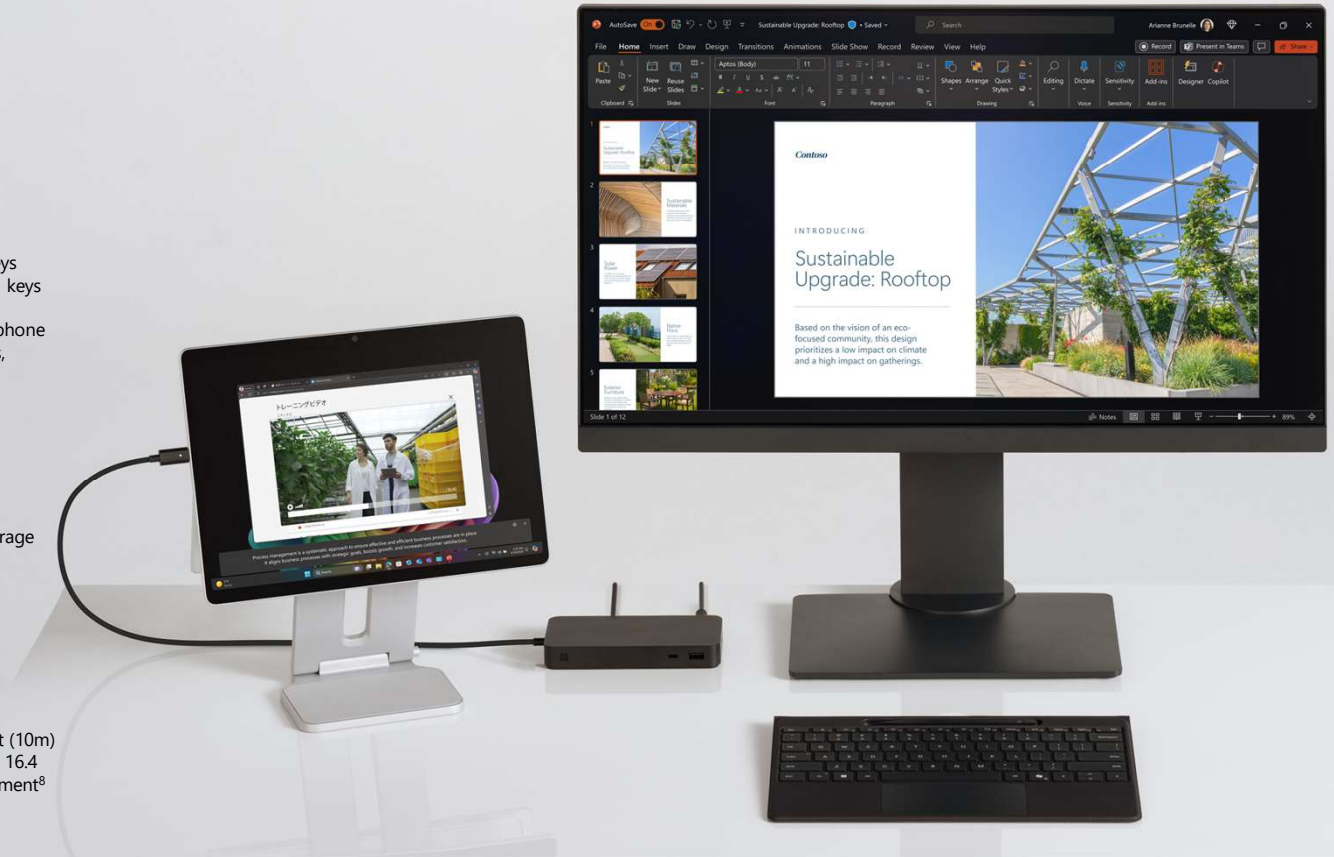

Surface Pro Flex Keyboard

BATTERY LIFE

Up to 41 hours of continuous typing while detached²

SIZE AND WEIGHT

Length: 11.38 inch (289 mm)
Width: 8.71 inch (221 mm)
Height: 0.21 inch (5.25 mm)
Weight: 0.75 lbs (340 g)

ACCESSIBILITY

Surface precision haptic touchpad with adjustable click sensitivity, right click area, and adaptive touch mode
Compatible with Surface Adaptive Kit³
Option to purchase Surface Pro Flex Keyboard with bold keyset⁴

SENSORS

Accelerometer

BATTERY CAPACITIES

Minimum: 495mAh (Min. Energy: 1.862Wh)
Typical: 513mAh (Typ. Energy: 1.929Wh)

EXTERIOR

Material: Alcantara®
Color: Black

WARRANTY⁷

1-year limited hardware warranty

COMPATIBILITY¹

Surface Pro, Copilot+ PC
Surface Pro 10
Surface Pro 9
Surface Pro 8

KEYS

Activation: Moving (mechanical) keys
Layout: English, full row of function keys (F1 - F12)
Dedicated keys for Copilot,⁵ microphone mute, snipping, Windows shortcuts, media controls, screen brightness
Right click button
Optional bold keyset
Precision haptic touchpad
Backlight

PEN INTEGRATION

Surface Slim Pen (2nd Edition)³ Storage and charging

INTERFACE

Magnetic

CONNECTIVITY

Bluetooth® Low Energy

Connectivity Range: Up to 32.8 feet (10m) of connectivity in open air or up to 16.4 feet (5m) in a typical office environment⁸

Surface Pro Flex Keyboard shown with a Surface Pro and Kensington Elevated Stand for Surface³