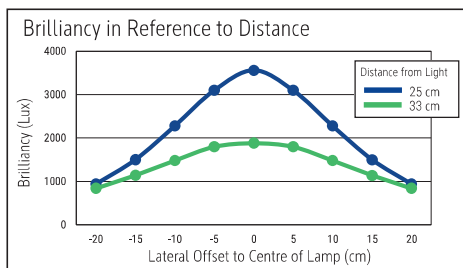

- Joyful desk lamp in the latest colour trends
- Cool: Matt surface
- Extremely low consumption: Latest LED technology, high energy efficiency
- Small but strong: Very suitable for small working areas, high luminous intensity
- Sturdy flex-arm for adjustment of the angle
- Base and head made of strong plastic material, rubber-coated metal arm
- Technical safety concept Made by MAUL
- Compact shape: Space-saving and handy, ideal for student desks
- Convenient: Diffuser for reduction of shades
- Protection rating IP20
- Light source and operating device replaceable
- Recyclable packaging

Illuminance of the :	1.880 lux illuminance at 33 cm distance
Colour temperature per light source:	3.000 Kelvin (warm white)
Number of light sources:	1
Energy efficiency class per light source:	D (spectrum A to G)
Weighted energy consumption per light source:	5 kWh/1000 h
Service life L70B50 per light source:	15.000 h
Useful luminous flux per light source:	769 lm
Base:	base
Material:	Head: plastic - Arm: metal, Rubber - Foot: plastic - Base: weight inlay
Dimensions:	Height: 33,5 cm - Head: Ø 11.8 x 1.35 cm - Arm: lower arm length 35,8 cm - Base: Ø 13.7 cm
Movement:	Head: inclinable, rotatable - Arm: inclinable, rotatable
Position of the switch:	Lamp head

- Guarantee: 2 years