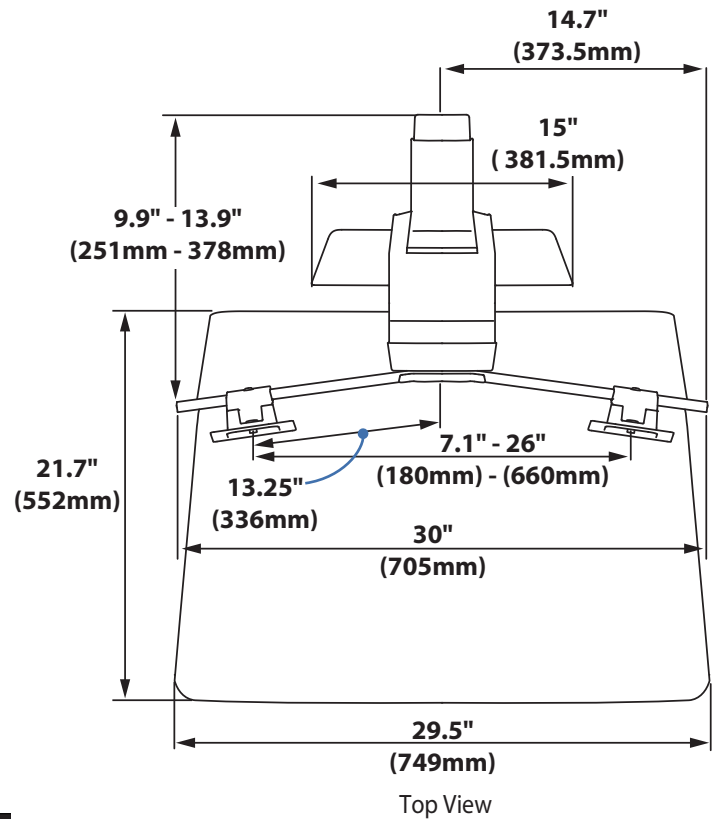

Ergotron®

Workfit-SR, Dual Monitor

Dimensional and Range
of Motion Illustrations

© 2015 Ergotron, Inc. rev. 1/29/16 DIM-WorkFitSR_DualMonitor Content is subject to change without notification

Americas Sales and Corporate Headquarters