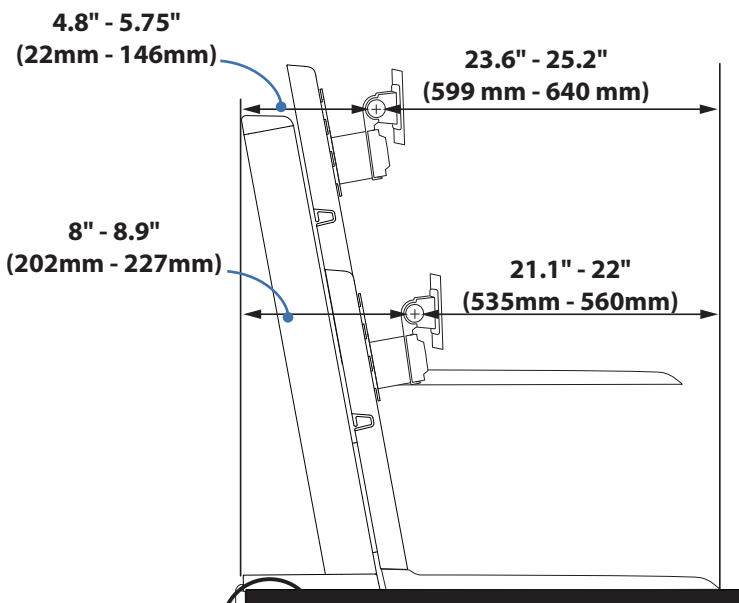

Ergotron®

Workfit-SR, Dual Monitor

Dimensional and Range
of Motion Illustrations

© 2015 Ergotron, Inc. rev. 1/29/16 DIM-WorkFitSR_DualMonitor Content is subject to change without notification

Americas Sales and Corporate Headquarters