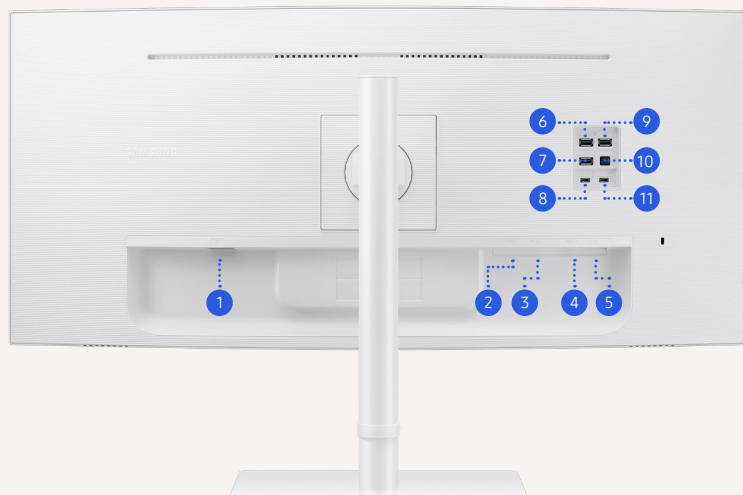

The perfect pose

Swivel

Tilt

Pivot

HAS

Height Adjustable Stand

Images for demonstration purposes only and may not depict the model in this document.

3 year warranty

What's in the box?

HDMI Cable
Power Cable
Thunderbolt™ Cable

Accessories may differ by country.

Connectivity

- 1 Power Connectivity
- 2 HDMI IN
- 3 DisplayPort IN
- 4 USB-B
- 5 LAN
- 6 USB/Service
- 7 USB 3.0
- 8 Thunderbolt™4
- 9 USB 3.0
- 10 Headphone IN
- 11 Thunderbolt™4