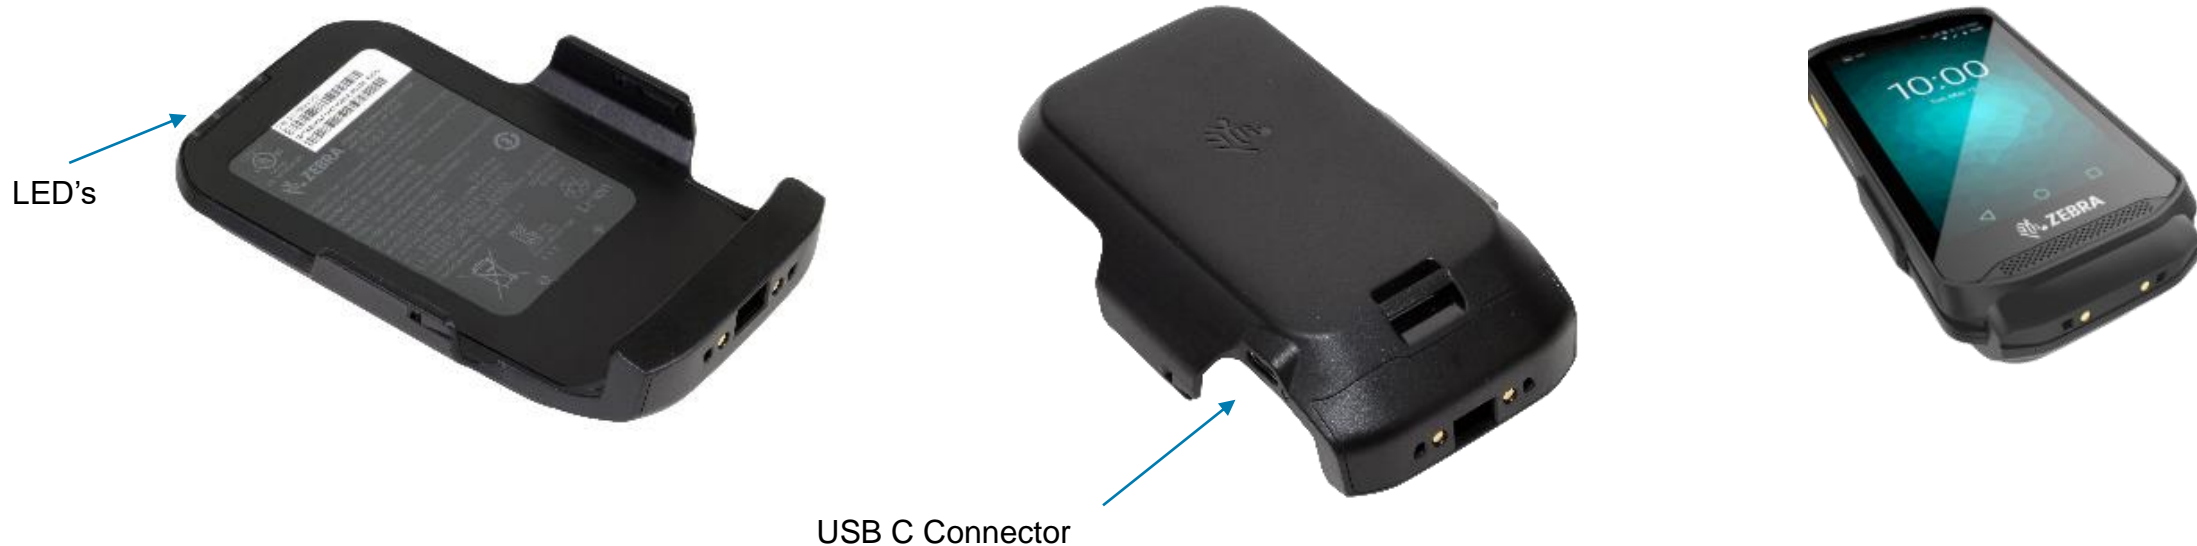

# ZEBRA TC20/25 Accessory Ecosystem

Base Single Slot Cradle  
CRD-TC2X-BS1CO-01

Vehicle Holder  
CRD-TC2X-VCH1-01

Hand Strap  
SG-TC2X-HSTRP1-02  
SG-TC20K-HSTRP1-02

ShareCradle System  
1-slot Ethernet (CRD-TC2X-SE1ET-01)  
5-Slot Charge Only (CRD-TC2X-SE5CU-01)

## Also Supports...

DX30

Wall Power Supply

Cig Lighter Adapter- Type A

Ethernet Dongle

RS6000/RS507x

USB C Cable  
CBL-TC2X-USBC-01

\*Item not available in all countries.

## Additional PowerPack Battery

**BTRY-TC2X-PRPK1-01**

TC2X Optional PowerPack Battery

- Charges the internal TC2X battery
- Provides additional 8 - 10 hours of battery life (2800 mAh)
- LED indicators on the top of the PowerPack indicate charge level
- Charges in all of the cradle solutions with or without the TC20/25
- Supports both hand straps (SG-TC2X-HSTRP1-01 and SG-TC20K-HSTRP1-01)

## Single Slot Base Cradle

**CRD-TC2X-BS1CO-01**

TC2X Base Single Slot Cradle

- Single Slot cradle is Charge Only
- Charges PowerPack only and Terminal Only
- Charges PowerPack and Terminal together
- Charges Trigger Handle and Terminal together
- Will NOT support RFID Sled with or without Terminal
- \*\*\*\*\*"KIT-TC2X-BS1FT-05 - 5 Pack of TC2X Base single slot interconnectors" Can be used to interconnect multiple base single slot cradles together mechanically.\*\*\*\*\*