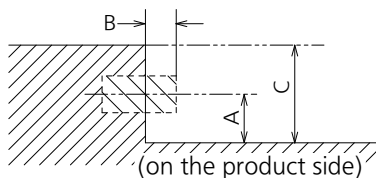

Magnified figure of terminal b

Magnified figure of terminal a

SECTION A-A

SECTION B-B

Sectional view of terminal a
(MICRO SD / SERIAL IN / LAN / USB TYPE-C /
USB TYPE-A / USB TYPE-A)

Terminal a
55SQE2W Terminal (Bottom)

Units : mm (inches)

	MICRO SD	SERIAL	LAN	USB TYPE-C	USB TYPE-A
A	5.1 (0.2)	7.7 (0.3)	9.3 (0.36)	4.8 (0.18)	7.3 (0.28)
B	-	0.7 (0.02)	5.1 (0.2)	-	-
C	27.0 (1.06)				

Sectional view of terminal b
(HDMI OUT / HDMI 1 / DisplayPort INPUT /
AUDIO OUT / IR IN / HDMI 4 / HDMI 3 / HDMI 2)