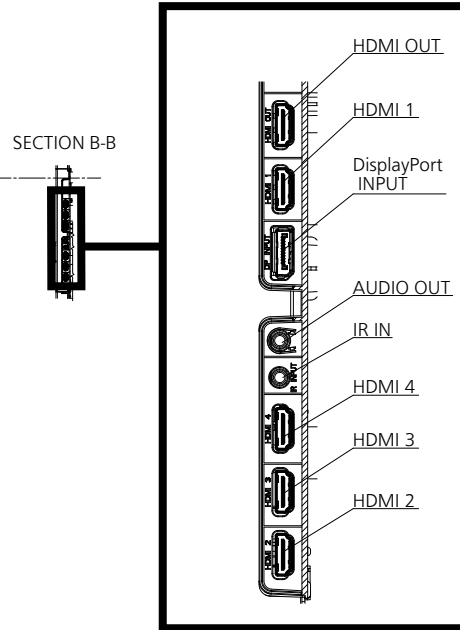

INCLUDED ACCESSORIES

- Remote Control - Batteries (AA Size) x 2
- AC cord x 3 (USA/EU/UK/AUS) (approx. 2 m (78.7"))
- IR sensor x 1 (cable length approx. 1480 mm (4.85 ft))
- IR Sensor Holder x 1 (Screw x 2)
- RS232C cable x 1 (Approx. 1 m (3.28 ft)) - Clamper x 3
- VESA spacers x 4 (Spacer : H 22 mm (0.87"), Φ 25 mm (0.99"), Screw : M6 42 mm (1.65"))
- (Spacers H 22 mm (0.87") Φ 25 mm (0.99"))

Note

- An auto detected signal format may be differently displayed from the actual input signal.
- [i] shown after the number of dots of resolution means the interlace signal.

● Drawing of terminals

View from back

Magnified figure of terminal b

Magnified figure of terminal a

SECTION A-A

SECTION B-B

Sectional view of terminal a
(MICRO SD / SERIAL IN / LAN / USB TYPE-C /
USB TYPE-A / USB TYPE-A)

Terminal a
55SQE2W Terminal (Bottom)

Units : mm (inches)

	MICRO SD	SERIAL	LAN	USB TYPE-C	USB TYPE-A
A	5.1 (0.2)	7.7 (0.3)	9.3 (0.36)	4.8 (0.18)	7.3 (0.28)
B	-	0.7 (0.02)	5.1 (0.2)	-	-
C	27.0 (1.06)				

Sectional view of terminal b
(HDMI OUT / HDMI 1 / DisplayPort INPUT /
AUDIO OUT / IR IN / HDMI 4 / HDMI 3 / HDMI 2)