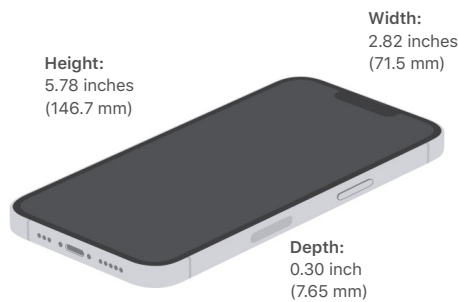

### Capacity

128GB  
256GB  
512GB  
1TB

128GB  
256GB  
512GB  
1TB

---

### Size and Weight

Weight: 7.19 ounces (204 grams)

Weight: 8.46 ounces (240 grams)

---

## Display

Super Retina XDR display with ProMotion  
6.1-inch (diagonal) all-screen OLED display  
2532-by-1170-pixel resolution at 460 ppi

The iPhone 13 Pro display has rounded corners that follow a beautiful curved design, and these corners are within a standard rectangle. When measured as a standard rectangular shape, the screen is 6.06 inches diagonally (actual viewable area is less).

Super Retina XDR display with ProMotion  
6.7-inch (diagonal) all-screen OLED display  
2778-by-1284-pixel resolution at 458 ppi

The iPhone 13 Pro Max display has rounded corners that follow a beautiful curved design, and these corners are within a standard rectangle. When measured as a standard rectangular shape, the screen is 6.68 inches diagonally (actual viewable area is less).