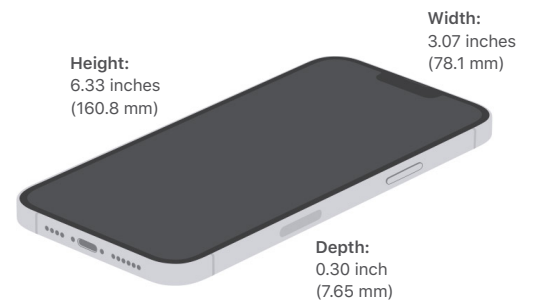

### Capacity

128GB  
256GB  
512GB  
1TB

128GB  
256GB  
512GB  
1TB

---

### Size and Weight

Weight: 7.19 ounces (204 grams)

Weight: 8.46 ounces (240 grams)

---

## Display

Super Retina XDR display with ProMotion  
6.1-inch (diagonal) all-screen OLED display  
2532-by-1170-pixel resolution at 460 ppi

The iPhone 13 Pro display has rounded corners that follow a beautiful curved design, and these corners are within a standard rectangle. When measured as a standard rectangular shape, the screen is 6.06 inches diagonally (actual viewable area is less).

Super Retina XDR display with ProMotion  
6.7-inch (diagonal) all-screen OLED display  
2778-by-1284-pixel resolution at 458 ppi

The iPhone 13 Pro Max display has rounded corners that follow a beautiful curved design, and these corners are within a standard rectangle. When measured as a standard rectangular shape, the screen is 6.68 inches diagonally (actual viewable area is less).