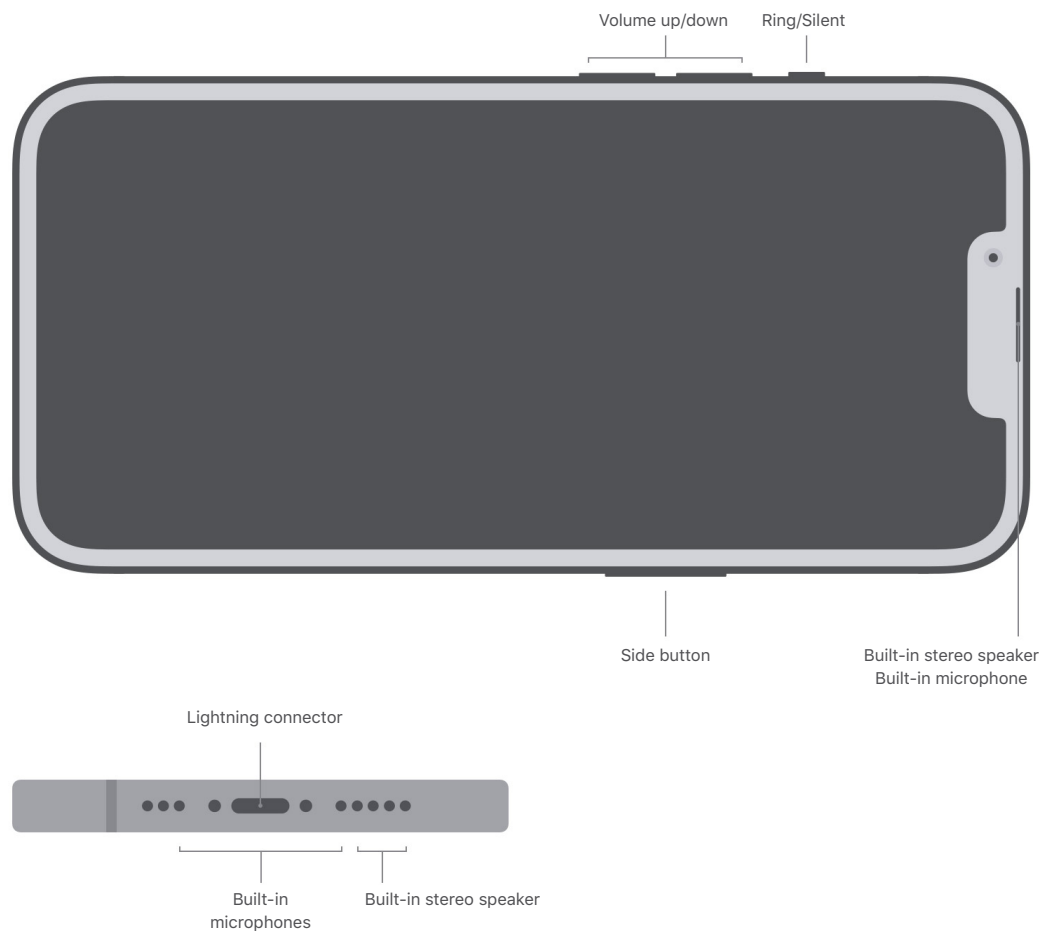

Video mirroring and video out support: Up to 1080p through Lightning Digital AV Adapter and Lightning to VGA Adapter (adapters sold separately)

---

## External Buttons and Connectors