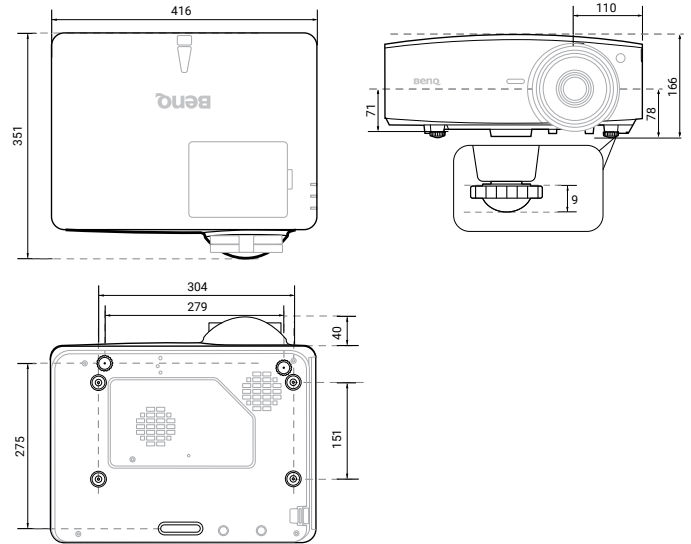

<b>Display</b>	
Projection System	DLP Single 0.47"
DMD Type	DC3 DMD Chip
Native Resolution	4K UHD (3840 x 2160)
Brightness	5500 ANSI Lumens
Contrast Ratio*	3,000,000 : 1
Display Colour	30 Bits (1.07 Billion Colours)
Aspect Ratio	Native 16:9 (5 Aspect Ratio Selectable)
Light Source	Laser
Light Source Life** (Normal/Eco/SmartEco®)	20,000/30,000/30,000 hours
<b>Optical</b>	
Throw Ratio	1.36~2.18 (Wide 95° ±3% @ 2.85m)
Zoom Ratio	1.6x
Lens Shift	H: ±23% and V: ±60%
Keystone Correction	3D Vertical & Horizontal ±30 degrees
Projection Offset	NA
Projection Size	60"~200"
<b>Audio</b>	
Built-In Speaker	10W x1
<b>Special Feature</b>	
Security	Security Bar, Kensington lock
Features	3D Keystone, Corner Fit, LAN Control, FW upgrade via USB, 360 degree projection, 24/7 projection
<b>Compatibility</b>	
Resolution Support	VGA (640 x 480) to 4K UHD (3840 x 2160)
Horizontal Frequency	15K~135KHz
Vertical Scan Rate	23~240Hz
HDTV Compatibility	480i, 480p, 576i, 576p, 720p, 1080i, 1080p, 2160p
<b>Power</b>	
Power Consumption (Max/Normal/Eco)	520W/405W/270W
Standby Power Consumption	Normal < 0.5W
Power Supply	100 ~ 240V AC
<b>Dimension and Weight</b>	
Product Dimensions (WxHxD)	416 x 351 x 166mm
Product Weight	7Kg ±200gr
<b>Operation Condition</b>	
Noise Level	Normal: 39/40 dBA, Eco mode: 32/33 dBA, Golf mode: 37/38 dBA
Operating Temperature	0 ~ 40°C
<b>Accessories</b>	
Accessories (Standard)	Installation Guide (4J.JS202.001), Remote Control RCA011 (5J.JJ606.001), 2x AAA Battery, Power Cord (1.8m), Warranty card (by Region)
Accessories (Optional)	Ceiling mount (5J.JAM10.001)
<b>OSD</b>	
On Screen Display Language	Arabic/Bulgarian/Croatian/Czech/Danish/Dutch/English/Finnish/French/German/Greek/Hindi/Hungarian/Italian/Indonesian/Japanese/Korean/Norwegian/Polish/Portuguese/Romanian/Russian/Simplified Chinese/Spanish/Swedish/Turkish/Thai/Traditional Chinese/Farsi/Vietnamese (30 Languages)
<b>Other</b>	
Part Number	9H.JS277.14E
EAN Code	471 8755 09190 2

## DIMENSIONS

## PROJECTION DIMENSIONS