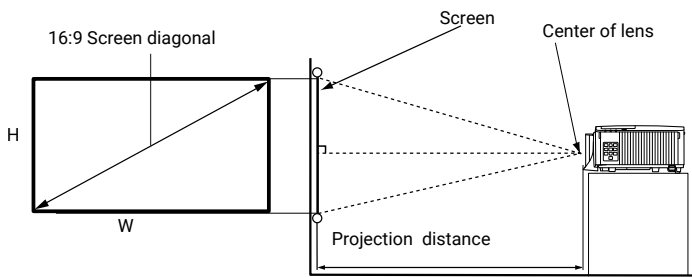

PROJECTION DIMENSIONS

DISTANCE CHART

Screen Size		Projection Distance (mm)				
Diagonal		H (mm)	W (mm)	Min distance (with max zoom)	Average	Max distance (with min zoom)
Inch	mm					
30	762	374	664	903	1176	1448
40	1016	498	886	1204	1567	1930
50	1270	623	1107	1505	1959	2413
60	1524	747	1328	1806	2351	2896
70	1778	872	1550	2108	2743	3378
80	2032	996	1771	2409	3135	3861
90	2286	1121	1992	2710	3527	4343
100	2540	1245	2214	3011	3918	4826
110	2794	1370	2435	3312	4310	5309
120	3048	1494	2657	3613	4702	5791
130	3302	1619	2878	3914	5094	6274
140	3556	1743	3099	4215	5486	6757
150	3810	1868	3321	4516	5878	7239
160	4064	1992	3542	4817	6269	7722
170	4318	2117	3763	5118	6661	8204
180	4572	2241	3985	5419	7053	8687
190	4826	2366	4206	5720	7445	9170
200	5080	2491	4428	6022	7837	9652
210	5334	2615	4649	6323	8229	10135
220	5588	2740	4870	6624	8621	10617
230	5842	2864	5092	6925	9012	11100
240	6096	2989	5313	7226	9404	11583
250	6350	3113	5535	7527	9796	12065
260	6604	3238	5756	7828	10188	12548
270	6858	3362	5977	8129	10580	13030
280	7112	3487	6199	8430	10972	13513
290	7366	3611	6420	8731	11363	13996
300	7620	3736	6641	9032	11755	14478