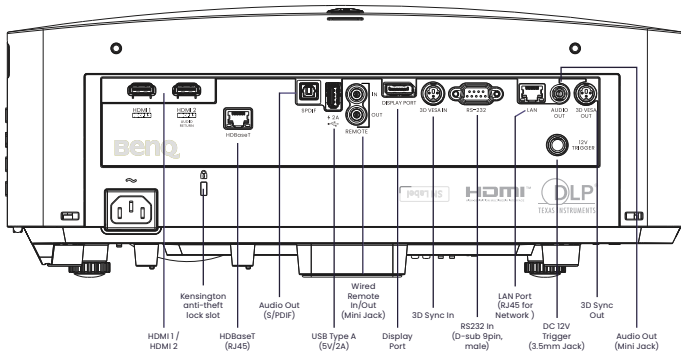

INPUT AND OUTPUT TERMINALS