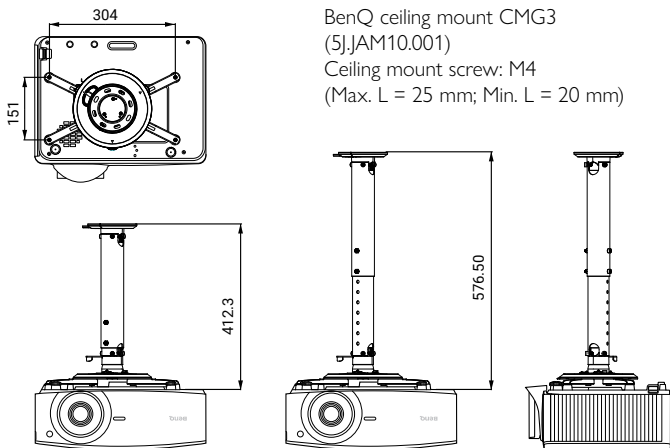

CEILING / WALL MOUNT CHART

BenQ ceiling mount CMG3 (5J.JAM10.001)
Ceiling mount screw: M4 (Max. L = 25 mm; Min. L = 20 mm)

To optimize the projection quality, we suggest to project images in an area without grayscale.

All units in mm

benq.eu/en-eu/business/projector.html

BenQ

© 2023 BenQ Corp. Specifications may vary by region, please visit your local stores for details. Actual product's features and specifications are subject to change without notice. This material may include corporate names and trademarks of third parties which are the properties of the third parties respectively.