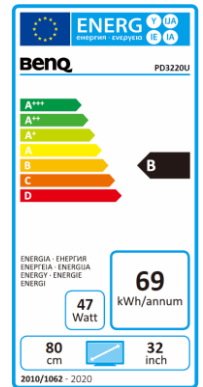

## BenQ PD3220U

80.01 cm / 31,5" LED Display

- UHD – 3840 x 2160 / 16:9
- Thunderbolt 3
- Panel viewing angle H/V 178°/17°
- 95% DCI-P3 Color Gamut
- Height adjustment 150 mm + Pivot

Model : PD3220U  
Art. No. / EAN Code : 9H.LH7LA.TBE / 471 8755 07548 3

### Panel

Typ : 80.01 cm / 31.5" Wide TFT, IPS-Panel Technology  
Native resolution : 3840 x 2160 UHD / 16:9  
Pixel pitch : 0.1816 mm  
Picture diagonal / -area (W x H) : 800.1 mm / 697.3 mm x 392.2 mm  
Max. Colors : 1.07 Billion  
Viewing angle H / V (CR>=10) : 178°/ 17°  
Contrast (static) : 1300:1  
Contrast (dynamic) : 20 Million:1  
Brightness : 350 cd/m<sup>2</sup>  
Response time : 4 ms (GtG)

### Energy

Power supply : internal  
Voltage for operation : 90 ~ 264 VAC / 47 ~ 63 Hz  
Power consumption (On Mode) : 220 W  
(Sleep Mode) : 0.5 W

### Certification

Safety : CE  
Ergonomic : TCO 7.0  
Environment : Energy Star 7.0, EPEAT Silver