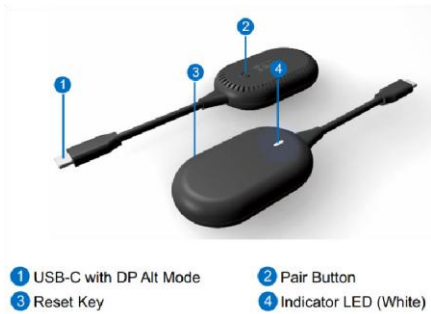

bluechip Wireless Display Dongle

- 1 USB-C with DP Alt Mode
- 2 Pair Button
- 3 Reset Key
- 4 Indicator LED (White)

- 5 Reset Button
- 6 HDMI to Monitor
- 7 USB-A 5V Power Supply

The TX and the RX dongle are wireless P2P dongles that effortlessly mirror and extend displays. These plug-and-play devices require no drivers, offering user-friendly convenience. The TX dongle, with USB-C support and DP Alt mode, ensures seamless cross-platform connectivity with Windows, macOS, iOS, and Android OS on PCs, tablets, or mobile phones. Meanwhile, the RX dongle includes an HDMI connection for TV and monitor compatibility. These devices are ideal and dependable connectivity partners, enhancing your user experience across a range of applications.

HARDWARE

modell	bluechip
type of device	USB-/ HDMI Wireless displayadapter
bustype	USB Type-C
resolution.....	max. 1.920 ×1.080
interface.....	USB / HDMI
special feature	supports DP Alt Mode
video input.....	HDMI connection via USB-A
.....	(1 × USB-A, 5V Power Supply)