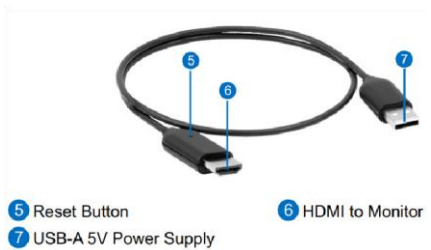

bluechip Wireless Display Dongle

- 1 USB-C with DP Alt Mode
- 2 Pair Button
- 3 Reset Key
- 4 Indicator LED (White)

- 5 Reset Button
- 6 HDMI to Monitor
- 7 USB-A 5V Power Supply

The TX and the RX dongle are wireless P2P dongles that effortlessly mirror and extend displays. These plug-and-play devices require no drivers, offering user-friendly convenience. The TX dongle, with USB-C support and DP Alt mode, ensures seamless cross-platform connectivity with Windows, macOS, iOS, and Android OS on PCs, tablets, or mobile phones. Meanwhile, the RX dongle includes an HDMI connection for TV and monitor compatibility. These devices are ideal and dependable connectivity partners, enhancing your user experience across a range of applications.

HARDWARE

modell	bluechip
type of device	USB-/ HDMI Wireless displayadapter
bustype	USB Type-C
resolution.....	max. 1.920 ×1.080
interface.....	USB / HDMI
special feature	supports DP Alt Mode
video input.....	HDMI connection via USB-A
.....	(1 × USB-A, 5V Power Supply)