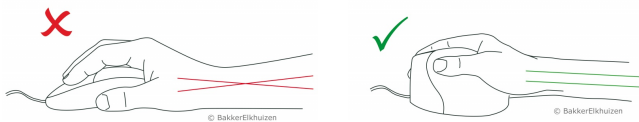

# Evoluent Standard Right

**Ergonomic:** supports your hand in a fully upright neutral handshake position that eliminates forearm twisting

**Basic functions:** 3 buttons, a scroll wheel and fixed DPI setting

**Unique:** short habituation time

**Plug and Play:** no driver installation needed

**Cable length:** 215 cm

## Research

Unnatural postures are a risk factor for development of complaints of wrist and forearm (Karlqvist 1994, Jensen 1998, Hagberg 1994). When the mouse is positioned closer to the body the strain of shoulders and neck decreases (Armstrom 1995, Cook 1998). Productivity is lower when using a trackball and touchpad, standard mice and pen tablets enable a higher productivity.