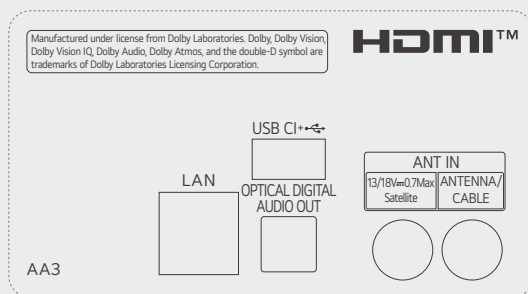

* Netflix membership required.

Slim Depth for a Sleek Look

With a slim design, the UA751C series integrates smoothly into the interiors, delivering a modern impression to guest.

* In case of 86" and 75" display, 67.9 mm for 65" ~ 43" display

* All images are for illustrative purposes only.

CONNECTIVITY

86" / 75" / 65" / 55" / 50" / 43"

Rear

Side

Download
LG Digital Connect
Mobile App
Google Play

www.lg.com/global/business/information-display
www.youtube.com/c/LGCommercialDisplay
www.facebook.com/LGInformationDisplay
www.linkedin.com/company/lginformationdisplay