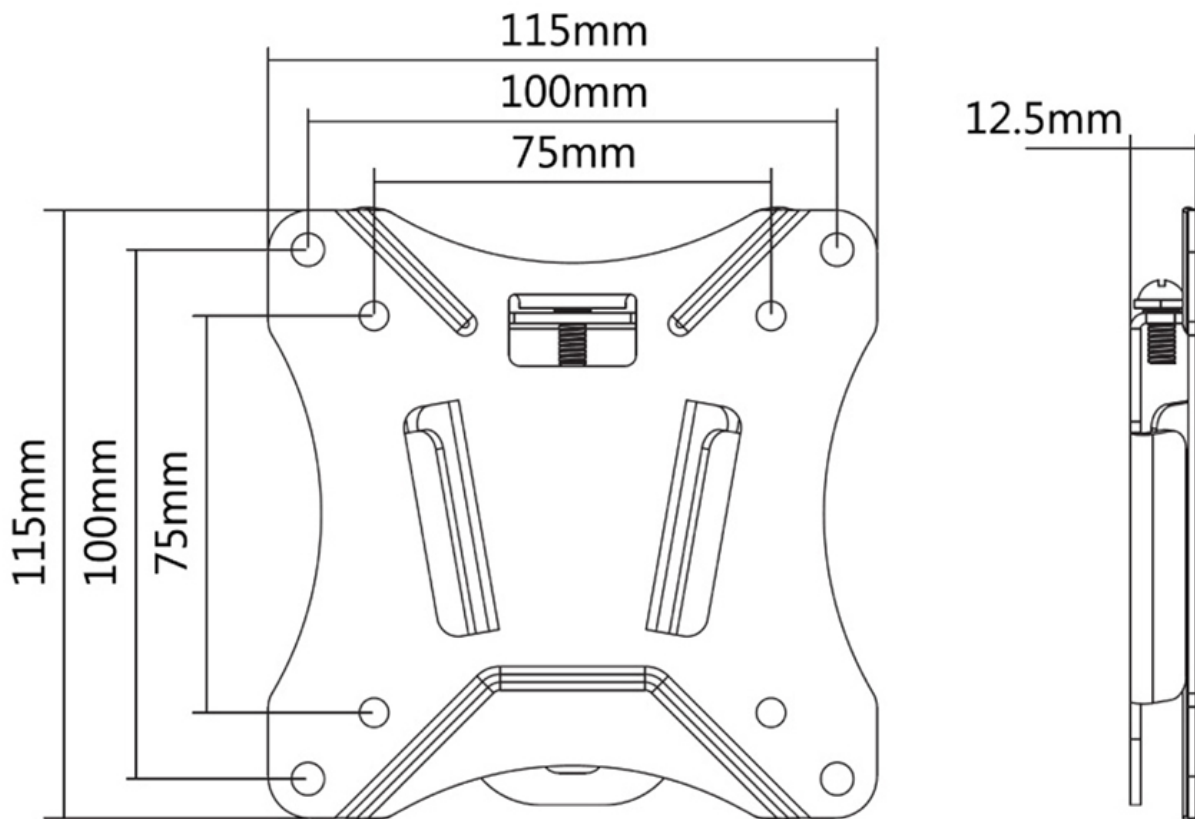

NM-W25BLACK

NEOMOUNTS NM-W25BLACK MONITOR/TV MOUNT WALL 10-30" - ULTRA-FLAT

SPECIFICATIONS

GENERAL

Min. screen size*	10
Max. screen size*	30
Min. weight	0
Max. weight	25
Screens	1
VESA minimum	75x75 mm
VESA maximum	100x100 mm
Distance to wall	1,3 cm

Neomounts

Neomounts

Neomounts NM-W25BLACK Ultra-flat Monitor/TV mount wall - 10-30" - max 25 kg - VESA 75x75-100x100 - d 1,3 cm - black

The Neomounts NM-W25BLACK is a fixed wall mount for flat screens up to 30".

Depth of this mount is 1,2 centimetres and the weight capacity of this product is 25 kg. The wall mount is suitable for screens that meet VESA hole patterns between 75x75 and 100x100 mm.

Create a clean design ambiance for your flat screen TV in a living room, bedroom or public environment.

All installation material is included with the product.

NM-W25BLACK

NEOMOUNTS NM-W25BLACK MONITOR/TV MOUNT
WALL 10-30" - ULTRA-FLAT

Neomounts