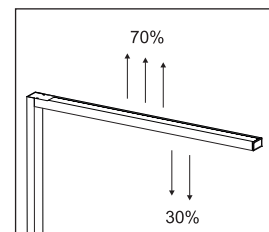

LED floor lamp MAULsirius colour vario sensor, dimmable

- High-quality, powerful aluminium design lamp with modern light management
- Constant light control via movement and daylight sensors
- Colour temperature and intensity adjustable depending e.g. on time of day
- Dimmer infinitely adjustable according to individual requirements
- Gentle on the eyes: Reduced glare to UGR <6 for fatigue-proof vision
- High quality of light: Beam direction 70 % upwards (indirect room lighting) and 30 % downwards (direct light for work surface), separately controllable
- GS-symbol for checked quality, technical safety concept Made by MAUL
- Movement sensor: Dims the light automatically after 30 minutes without sensing movement, turns off after a further 30 minutes without sensing movement