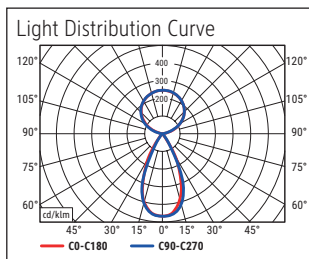

LED floor lamp MAULsirius colour vario sensor, dimmable

- High-quality, powerful aluminium design lamp with modern light management
- Constant light control via movement and daylight sensors
- Colour temperature and intensity adjustable depending e.g. on time of day
- Dimmer infinitely adjustable according to individual requirements
- Gentle on the eyes: Reduced glare to UGR <6 for fatigue-proof vision
- High quality of light: Beam direction 70 % upwards (indirect room lighting) and 30 % downwards (direct light for work surface), separately controllable
- GS-symbol for checked quality, technical safety concept Made by MAUL
- Movement sensor: Dims the light automatically after 30 minutes without sensing movement, turns off after a further 30 minutes without sensing movement