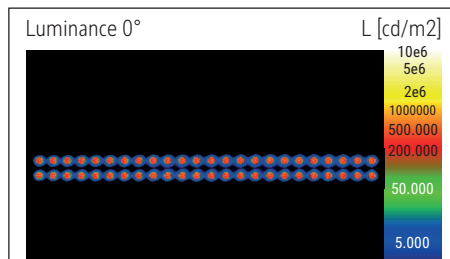

LED floor lamp MAULsirius colour vario sensor, dimmable

- High-quality, powerful aluminium design lamp with modern light management
- Constant light control via movement and daylight sensors
- Colour temperature and intensity adjustable depending e.g. on time of day
- Dimmer infinitely adjustable according to individual requirements
- Gentle on the eyes: Reduced glare to UGR <6 for fatigue-proof vision
- High quality of light: Beam direction 70 % upwards (indirect room lighting) and 30 % downwards (direct light for work surface), separately controllable
- GS-symbol for checked quality, technical safety concept Made by MAUL
- Movement sensor: Dims the light automatically after 30 minutes without sensing movement, turns off after a further 30 minutes without sensing movement

- Daylight sensor: The light output of the lamp changes depending on the indoor illuminance level
- Light source and operating device replaceable by an electrician
- Recyclable packaging

Illuminance of the : indirect: 2.560 lux illuminance at 85 cm distance, 1.440 lux illuminance at 110 cm distance - direct: 3.360 lux illuminance at 85 cm distance, 2.020 lux illuminance at 110 cm distance
 Colour temperature per light source: 3.000 Kelvin (warm white) to 5.700 Kelvin (daylight white)
 Number of light sources: 2
 Energy efficiency class per light source: D (spectrum A to G)
 Weighted energy consumption per light source: 66 kWh/1000 h (46 kWh/1000 h & 20 kWh/1000 h)
 Service life L70B50 per light source: 50.000 h
 Useful luminous flux per light source: 10.110 Lumen (7.087 Lumen & 3.023 Lumen)
 Material: Head: Aluminium, metal - Column: Aluminium, metal
 Dimensions: Head: 102 x 6.4 x 3.5 cm - Column: 3.5 x 6.4 cm
 Movement: Head: fixed
 Position of the switch: Column