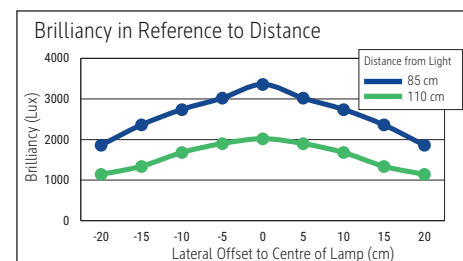

LED floor lamp MAULsirius colour vario sensor, dimmable

- High-quality, powerful aluminium design lamp with modern light management
- Constant light control via movement and daylight sensors
- Colour temperature and intensity adjustable depending e.g. on time of day
- Dimmer infinitely adjustable according to individual requirements
- Gentle on the eyes: Reduced glare to UGR <6 for fatigue-proof vision
- High quality of light: Beam direction 70 % upwards (indirect room lighting) and 30 % downwards (direct light for work surface), separately controllable
- GS-symbol for checked quality, technical safety concept Made by MAUL
- Movement sensor: Dims the light automatically after 30 minutes without sensing movement, turns off after a further 30 minutes without sensing movement