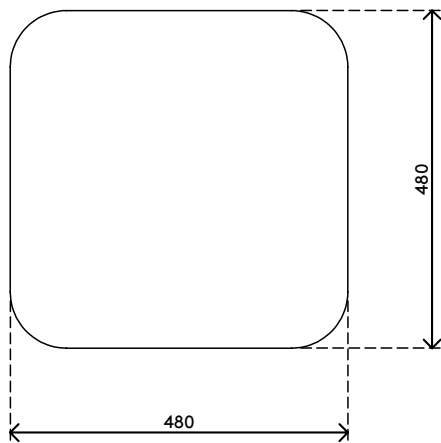

addit **x**

45.453

Bento® laptop table adjustable 453

The Bento laptop table is designed for Activity Based Working environments but works and looks great almost everywhere. It has a safe, intuitive height adjustment mechanism and is suitable for soft seating and (task) chair environments. The combination of a flat, stable base and angled pole, offer best in class stability, easy mobility on both hard floors and carpets and gives you more legroom and reach. With its small stature and big personality, the Bento laptop table is a perfect addition to any workspace.

- Great design matches all interiors
- Create touch down workstations everywhere
- Perfect for Activity Based Working environments
- Safe height adjustment mechanism with built in soft-drop
- Height adjustable from 555 - 755 mm
- Suitable for hard floors and carpet
- Max. weight capacity of 15 kg (33 lb)
- Dimensions (w x d x h): 480 x 480 x 555 - 755 mm (19 x 19 x 21,65 - 29,5")

dataflex

feeling at work

addit

15 kg

Bento® laptop table adjustable 453

2023/04/17

45.453

 640x575x172mm