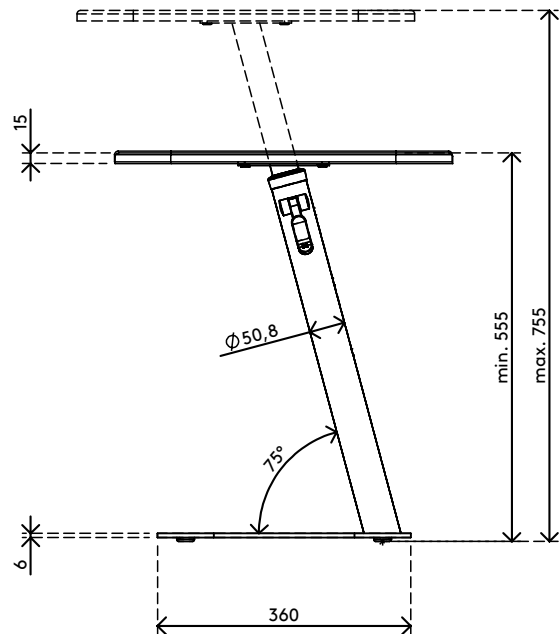

addit **x**

45.453

Bento® laptop table adjustable 453

The Bento laptop table is designed for Activity Based Working environments but works and looks great almost everywhere. It has a safe, intuitive height adjustment mechanism and is suitable for soft seating and (task) chair environments. The combination of a flat, stable base and angled pole, offer best in class stability, easy mobility on both hard floors and carpets and gives you more legroom and reach. With its small stature and big personality, the Bento laptop table is a perfect addition to any workspace.

- Great design matches all interiors
- Create touch down workstations everywhere
- Perfect for Activity Based Working environments
- Safe height adjustment mechanism with built in soft-drop
- Height adjustable from 555 - 755 mm
- Suitable for hard floors and carpet
- Max. weight capacity of 15 kg (33 lb)
- Dimensions (w x d x h): 480 x 480 x 555 - 755 mm (19 x 19 x 21,65 - 29,5")

dataflex

feeling at work

addit

15 kg

Bento® laptop table adjustable 453

2023/04/17

45.453

 640x575x172mm

 1 pcs

 black

 14,60kg

 805410454531