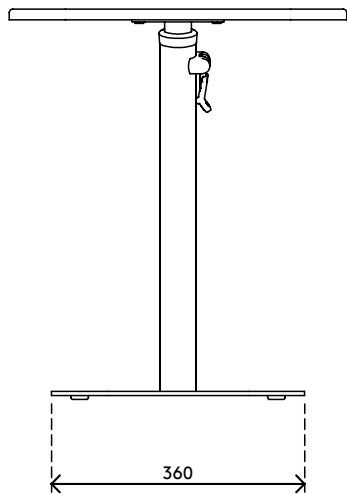

addit **x**

45.453

Bento® laptop table adjustable 453

The Bento laptop table is designed for Activity Based Working environments but works and looks great almost everywhere. It has a safe, intuitive height adjustment mechanism and is suitable for soft seating and (task) chair environments. The combination of a flat, stable base and angled pole, offer best in class stability, easy mobility on both hard floors and carpets and gives you more legroom and reach. With its small stature and big personality, the Bento laptop table is a perfect addition to any workspace.

- Great design matches all interiors
- Create touch down workstations everywhere
- Perfect for Activity Based Working environments
- Safe height adjustment mechanism with built in soft-drop
- Height adjustable from 555 - 755 mm
- Suitable for hard floors and carpet
- Max. weight capacity of 15 kg (33 lb)
- Dimensions (w x d x h): 480 x 480 x 555 - 755 mm (19 x 19 x 21,65 - 29,5")

dataflex

feeling at work

addit

15 kg

Bento® laptop table adjustable 453

2023/04/17

45.453

 640x575x172mm