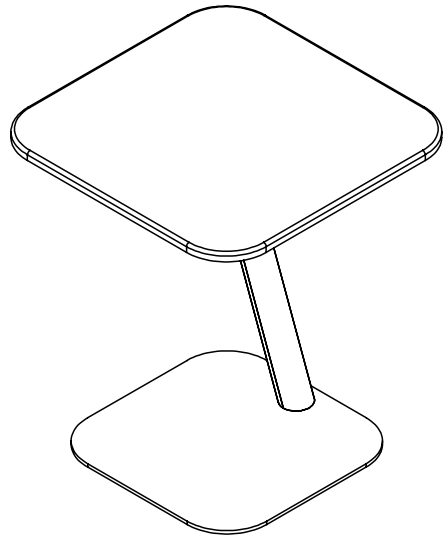

addit **x**

45.453

Bento® laptop table adjustable 453

The Bento laptop table is designed for Activity Based Working environments but works and looks great almost everywhere. It has a safe, intuitive height adjustment mechanism and is suitable for soft seating and (task) chair environments. The combination of a flat, stable base and angled pole, offer best in class stability, easy mobility on both hard floors and carpets and gives you more legroom and reach. With its small stature and big personality, the Bento laptop table is a perfect addition to any workspace.

- Great design matches all interiors
- Create touch down workstations everywhere
- Perfect for Activity Based Working environments
- Safe height adjustment mechanism with built in soft-drop
- Height adjustable from 555 - 755 mm
- Suitable for hard floors and carpet
- Max. weight capacity of 15 kg (33 lb)
- Dimensions (w x d x h): 480 x 480 x 555 - 755 mm (19 x 19 x 21,65 - 29,5")

dataflex

feeling at work

addit

15 kg

Bento® laptop table adjustable 453

2023/04/17

45.453

 640x575x172mm