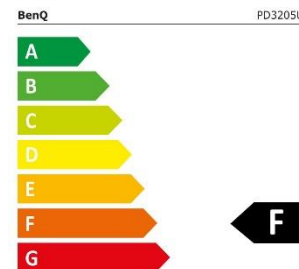

## BenQ DesignVue Monitor PD3205U 81,28 cm / 32" LED Display

- UHD – 3840 x 2160 / 16:9 IPS
- AQCOLOR™ Technology
- 99% sRGB und Rec.709
- Height Adjustment 110 mm + Pivot

30 kWh/1000h

### Panel

Model : PD3205U  
Art. Nr. / EAN Code : 9H.LKGLA.TBE/ 471 8755 08660 1  
Type : 81,28 cm / 32" Wide TFT, IPS-Panel Technology  
Resolution : 3840 x 2160 UHD / 16:9  
Pixel Pitch : 0,182 mm  
Picture diagonal / -area (W x H) : 812,8 mm / 708,4 mm x 398,5 mm  
Max. Colors : 1,07 Mrd.  
Viewing Angle H/V (CR $\geq$ 10) : 178°/ 178°  
Contrast (static) : 1000:1  
Contrast (dynamic) : 20 Mio.:1  
Brightness : 350 cd/m<sup>2</sup>  
Color Space : 100% sRGB und Rec.709  
Response Time : 4 ms (GtG)

### Energy

Power Supply : internal  
Voltage for operation : 100V – 240V / 50Hz – 60Hz  
Power Consumption (On Mode) : 168 W  
Power Consumption (Base on Energy Star) : 31.5 W  
Power Consumption (Off Mode) : <0,5 W