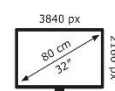

Datasheet

BenQ DesignVue Monitor PD3205U 81,28 cm / 32" LED Display

- UHD – 3840 x 2160 / 16:9 IPS
- AQCOLOR™ Technology
- 99% sRGB und Rec.709
- Height Adjustment 110 mm + Pivot

30 kWh/1000h

Panel

Model : PD3205U
Art. Nr. / EAN Code : 9H.LKGLA.TBE/ 471 8755 08660 1
Type : 81,28 cm / 32" Wide TFT, IPS-Panel Technology
Resolution : 3840 x 2160 UHD / 16:9
Pixel Pitch : 0,182 mm
Picture diagonal / -area (W x H) : 812,8 mm / 708,4 mm x 398,5 mm
Max. Colors : 1,07 Mrd.
Viewing Angle H/V (CR $\geq$ 10) : 178°/ 178°
Contrast (static) : 1000:1
Contrast (dynamic) : 20 Mio.:1
Brightness : 350 cd/m²
Color Space : 100% sRGB und Rec.709
Response Time : 4 ms (GtG)

Connection:

DP Connector : 1x DP 1.4
HDMI Connector : 2x HDMI (2.0)
USB Connector : 3 x USB3.2 Downstream, 2x USB Upstream (2x KVM Switch), 1 X USB C Downstream
Headphone Jack / Audio Out: Yes / Yes
USB-C : 1x Power Delivery 90W

Extras

Pivot : Automatic Pivot Detection
Special : CAD/CAM Mode / Animation Mode / Flicker-Free / Low Blue Light / Eye Protector / DualView / Darkroom Mode / Picture-in-Picture (PIP) / Picture-by-Picture (PBP) / AQCOLOR
KVM Switch : Yes
Speaker : 2.5 x 5 Watt
Memory Card Reader : SD / SDHC / SDXCMMC
Protection : Kensington Lock
Mounting : VESA 100 x 100 mm
Height Adjustment : 110 mm incl. 90° Pivot
Rotatability : 30° / 30° left / right
Tilt : -5° / +20°

Energy

Power Supply : internal
Voltage for operation : 100V – 240V / 50Hz – 60Hz
Power Consumption (On Mode) : 168 W
Power Consumption (Base on Energy Star) : 31.5 W
Power Consumption (Off Mode) : <0,5 W

Certificates

Other : verified by CalMAN, Pantone validated

Environment

Operation : + 0 ~ +40°C; 10 ~ 90% air humidity
Storage : -20 ~ +60°C; 10 ~ 90% air humidity

Characteristics