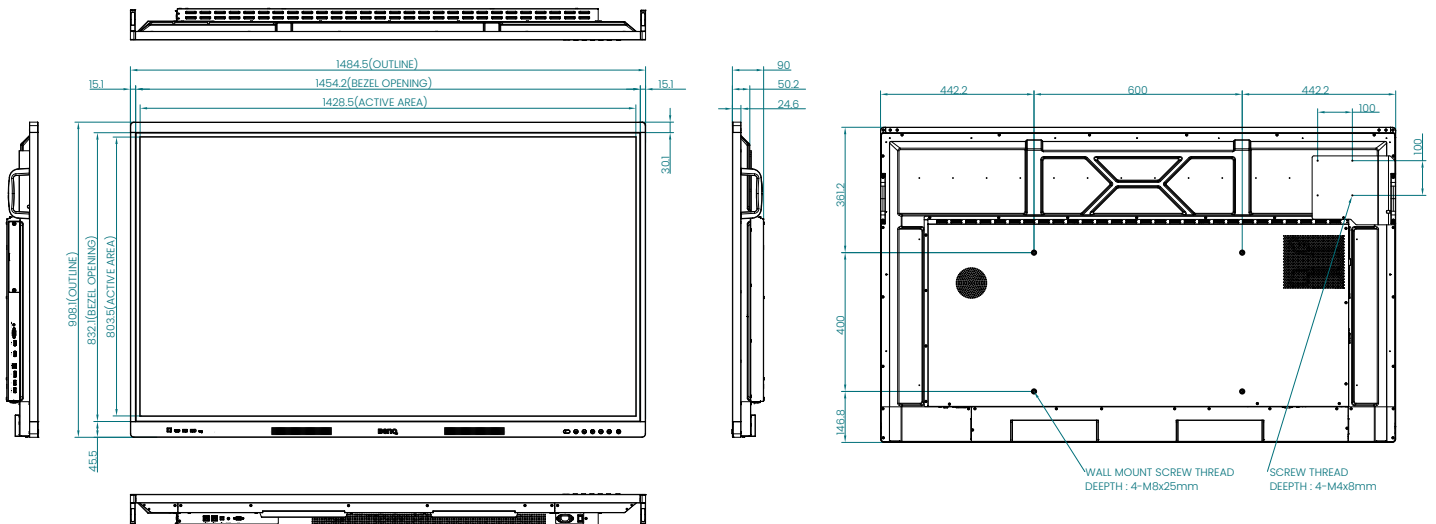

SIDE I/O

PUBLIC 3.0 3.0 DP TOUCH-USB HDMI 1 HDMI 2 VGA PC AUDIO-IN

SENSOR & KEYPAD BUTTONS

BOTTOM I/O

RS232 EARPHONE SPDIF LAN-IN LAN-OUT

DIMENSIONS (MM)

BenQ

© 2023 BenQ Corp. Specifications may vary by region, please visit your local stores for details. Actual product's features and specifications are subject to change without notice. This material may include corporate names and trademarks of third parties which are the properties of the third parties respectively.