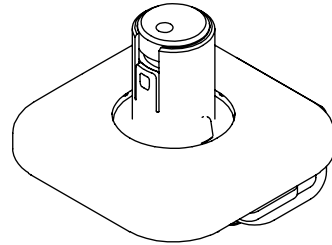

viewprime ^x

Viewprime desk clamp S - mount 933

2021/03/21

65.933

185 x 110 x 110 mm

1 pcs

black

1,662 kg

805410659332