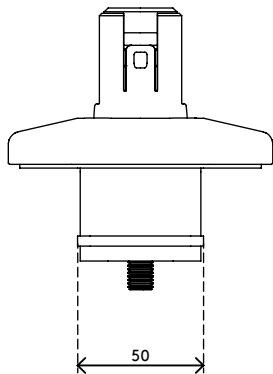

viewprime ^x

Viewprime desk clamp S - mount 933

2021/03/21

65.933

185 x 110 x 110 mm

1 pcs

black

1,662 kg

805410659332