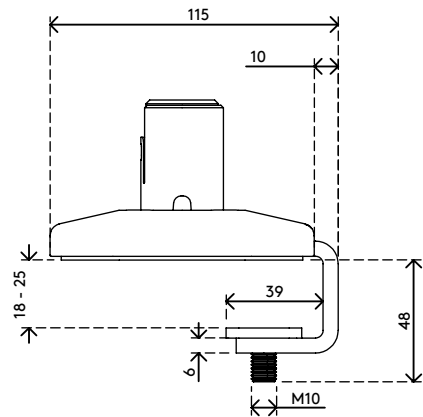

viewprime ^x

Viewprime desk clamp S - mount 933

2021/03/21

65.933

185 x 110 x 110 mm

1 pcs

black

1,662 kg

805410659332