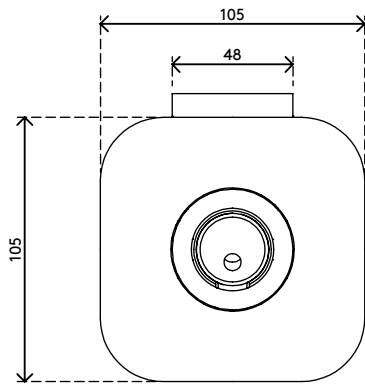

viewprime ^x

Viewprime desk clamp S - mount 933

2021/03/21

65.933

185 x 110 x 110 mm

1 pcs

black

1,662 kg

805410659332