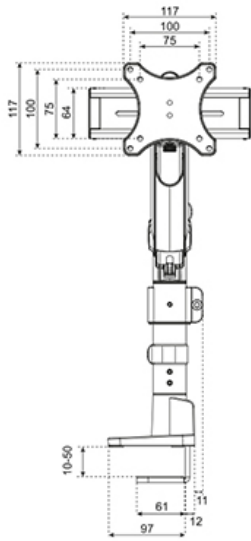

DS65S-950WH2

NEOMOUNTS DESK MONITOR ARM

SPECIFICATIONS

GENERAL

Min. screen size*	24 inch
Max. screen size*	34 inch
Min. weight	1 kg (per screen)
Max. weight	11 kg (per screen)
Max. weight curved/ultra-wide	9 kg (per screen)
Screens	2
VESA minimum	75x75 mm
VESA maximum	100x100mm
Desk mount	Grommet Clamp

FUNCTIONALITY

Type	Full motion
Height adjustment	0-54,2 cm
Width adjustment	100,4 cm
Depth adjustment	12,1-45,5 cm
Tilt (degrees)	+70°, -70°
Swivel (degrees)	+90°, -90°
Rotate (degrees)	+90°, -90°
Height	59,2 cm
Width	112,9 cm
Depth	16,4 cm
Adjustment type	Gas spring

The NEXT One SL is a full motion monitor arm designed for two flat or curved screens up to 34" and features sliding crossbars to ensure maximum dual screen versatility. Portrait, landscape, both simultaneously; anything is possible with the NEXT One SL. The DS65S-950WH2 has a maximum weight capacity up to 11 kg (curved 9 kg) per screen and is also suitable for curved ultra-wide displays. Thanks to the versatile tilt (140°), rotate (180°) and swivel (180°) technology, the mount can be positioned in any ergonomic position. The NEXT One SL features gas spring height adjustment (0-54,2 cm) and depth adjustment (12,1-45,5 cm) to create the perfect working position. Due to the dynamic arms, the position can be easily adjusted with just one hand.

DS65S-950WH2

NEOMOUNTS DESK MONITOR ARM

Neomounts

Measuring unit: mm