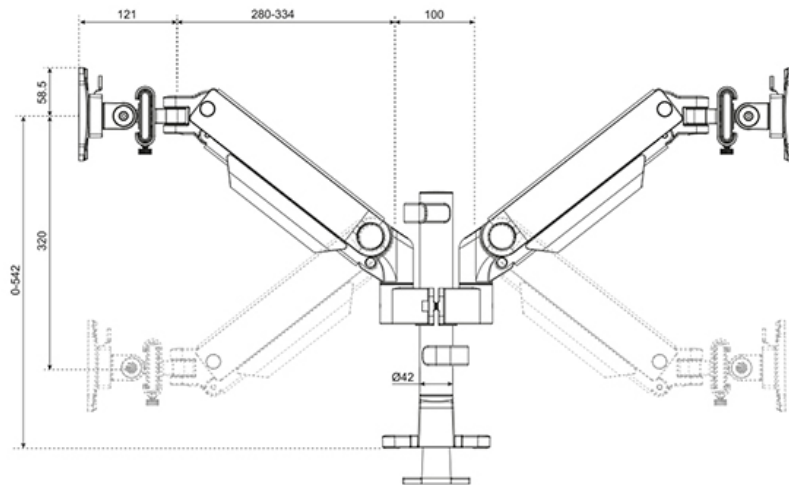

DS65S-950WH2

NEOMOUNTS DESK MONITOR ARM

Neomounts

Measuring unit: mm