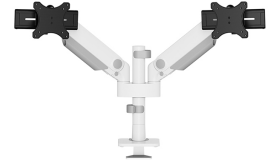

FUNCTIONALITY

Type	Full motion
Height adjustment	0-54,2 cm
Width adjustment	100,4 cm
Depth adjustment	12,1-45,5 cm
Tilt (degrees)	+70°, -70°
Swivel (degrees)	+90°, -90°
Rotate (degrees)	+90°, -90°
Height	59,2 cm
Width	112,9 cm
Depth	16,4 cm
Adjustment type	Gas spring

Neomounts

Neomounts

Neomounts DS65S-950WH2 full motion desk monitor arm for 24-34" screens - White

The Neomounts DS65S-950WH2 NEXT One SL is your ultimate partner in maximizing productivity and enhancing your workspace. Crafted with precision and innovation, this one of a kind desk mount is designed to seamlessly accommodate two screens, offering unparalleled versatility.

The NEXT One SL is a full motion monitor arm designed for two flat or curved screens up to 34" and features sliding crossbars to ensure maximum dual screen versatility. Portrait, landscape, both simultaneously; anything is possible with the NEXT One SL. The DS65S-950WH2 has a maximum weight capacity up to 11 kg (curved 9 kg) per screen and is also suitable for curved ultra-wide displays. Thanks to the versatile tilt (140°), rotate (180°) and swivel (180°) technology, the mount can be positioned in any ergonomic position. The NEXT One SL features gas spring height adjustment (0-54,2 cm) and depth adjustment (12,1-45,5 cm) to create the perfect working position. Due to the dynamic arms, the position can be easily adjusted with just one hand.

The elegant black VESA plates of the NEXT One SL integrate stylishly with your screen and are suitable for screens that meet pattern 75x75 or 100x100 mm. For non-standard hole patterns, Neomounts has various VESA optional adapter plates available. The monitor arm is equipped with a Quick-release VESA system and comes with both a topfix clamp and grommet for quick and easy installation.