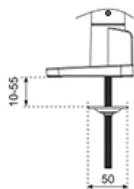

DS65S-950WH2

NEOMOUNTS DESK MONITOR ARM

Neomounts

Measuring unit: mm