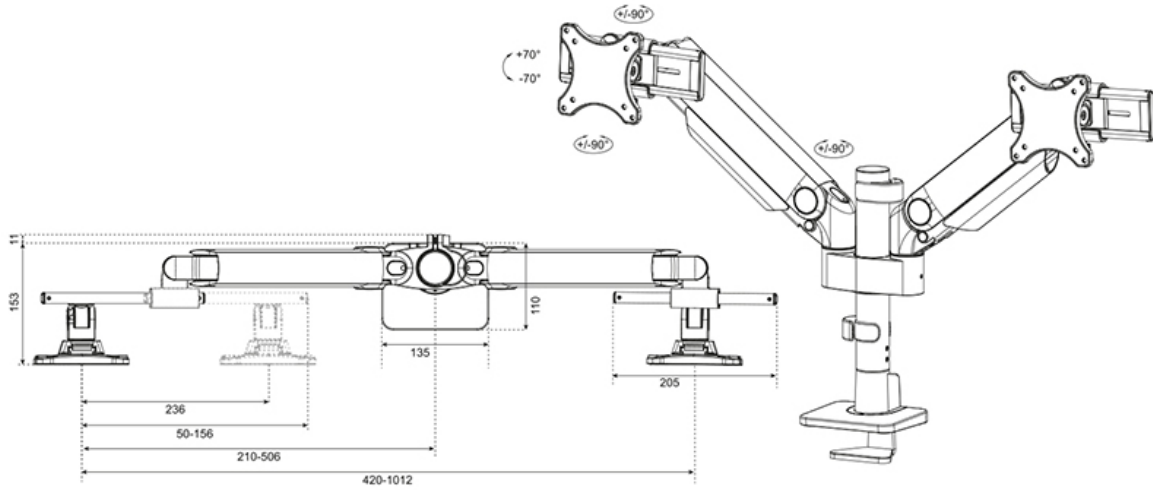

DS65S-950WH2

NEOMOUNTS DESK MONITOR ARM

Neomounts

Measuring unit: mm