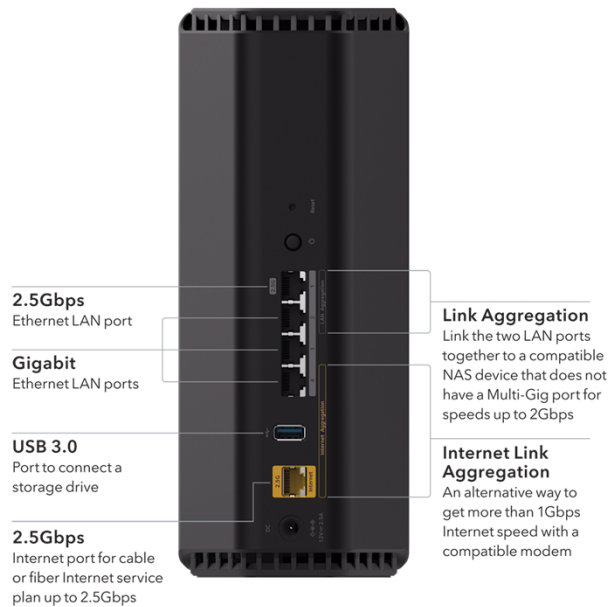

Package Contents

- One (1) WiFi 7 Dual-Band Router (RS200)
- One (1) 2m Ethernet cable
- One (1) 12V/2.5A power adapter
- Quick start guide

System Requirements

- Broadband internet service (DSL/cable/fiber/satellite)
- One DSL/cable/fiber/satellite modem that has an RJ45 connector
- Android® phones, iPhones®, or computers with Ethernet or WiFi connection

Warranty & Support

- www.netgear.com/warranty
- 90-day complimentary technical support following purchase from a NETGEAR authorized reseller. www.netgear.com/warranty
- Visit: www.netgear.com/home/services/prosupport to extend your warranty & technical support [U.S. only]
- Join the NETGEAR Community Forum. Visit <http://community.netgear.com>

Physical Specifications

- Dimensions: 9.8 x 5.9 x 4 in (249 x 150 x 101.6 mm)
- Weight: 1.49 lb (.679 kg)

Connection Diagram

This product comes with a limited warranty that is valid only if purchased from a NETGEAR authorized reseller.

[†] Maximum wireless signal rate derived from IEEE 802.11be specifications. Actual data throughput and wireless coverage will vary and be lowered by network, your country's regulation, and environmental conditions, including network traffic volume, device limitations, and building construction. NETGEAR makes no representations or warranties about this product's compatibility with future standards. To achieve maximum wireless/wired speed requires devices that use the latest wireless/wired standards and support maximum speeds.

¹ Gigabit/Multi-Gig service plans & compatible cable modem required for Gigabit or Multi-Gig internet speeds.

² MU-MIMO capability requires both router and client device to support MU-MIMO.

³ Requires compatible clients with DL-OFDMA and UL-OFDMA support.

^{††} NETGEAR Armor is free during the initial 30-day trial. A yearly subscription, after the trial period, protects your connected devices.

[∞]NETGEAR Smart Parental Controls™ fees apply for a Premium Plan.

NETGEAR, the NETGEAR Logo, NETGEAR Armor, NETGEAR Smart Parental Controls, and Nighthawk are trademarks of NETGEAR, Inc. Mac, Mac OS, the Mac logo, and iPhone are trademarks of Apple Inc. Any other trademarks mentioned herein are for reference purposes only. ©2024 NETGEAR, Inc.

NETGEAR, Inc. 350 E. Plumeria Drive, San Jose, CA 95134-1911 USA, www.NETGEAR.com/support