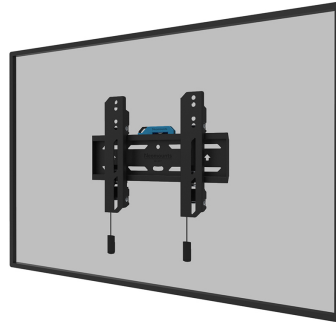

WL30S-850BL12

NEOMOUNTS BY NEWSTAR SELECT TV WALL

Neomounts by Newstar Select
WL30S-850BL12 fixed wall mount for
24-55" screens - Black

Neomounts

Neomounts

SPECIFICATIONS

GENERAL

Distance to wall	3,3 cm
Max. screen size*	55
Max. weight	50
Min. screen size*	24
Min. weight	0
Screens	1
VESA maximum	200x200
VESA minimum	50x50
VESA pattern	100x100 100x150 100x200 100x75 120x120 200x100 200x200 50x50 75x100 75x200 75x75

The Neomounts Select WL30S-850BL12 is a fixed wall mount for flat screens up to 55" with a maximum weight capacity of 50 kg. Height and level adjustment is available for the perfect installation.

The WL30S-850BL12 has a depth of 3,3 cm and is suitable for screens that meet VESA hole pattern 50x50 to 200x200mm. It is possible to lock the wall mount using the included anti-theft screw or a padlock (not included).

The mount features a nifty magnetic pull & release system, that allows you to attach the TV in a wink of an eye and secure the TV in safe and solid manner. Afterwards, the pull & release straps can be easily hidden behind the screen by clicking the magnet to the mount. A separate spirit level tool is included with the wall mount, as well as a fixing template, to ensure easy installation of the mount.

FUNCTIONALITY

Height	22,5 cm
Lockable	Lockable - Lock included
Type	Fixed

INFORMATION

Color	Black
Warranty	5 year
EAN code	8717371448776

*Please note: The inch sizes stated are just an indication, combined with the weight and VESA sizes. The maximum weight and VESA size are absolute restrictions for the products and should not be exceeded.