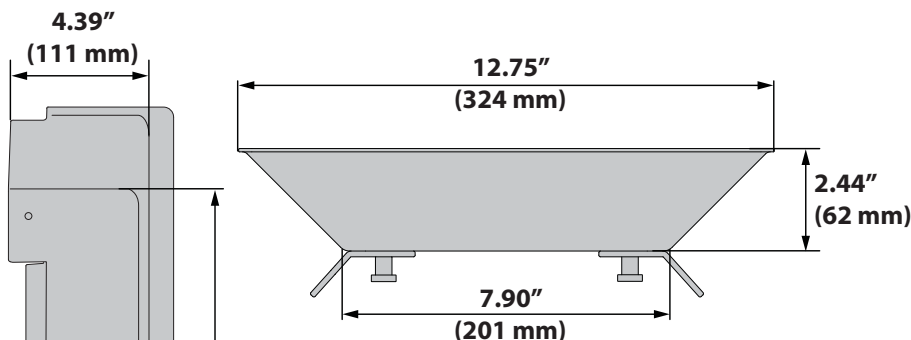

CareFit™ Slim Laptop Cart

DIMENSIONS

Top View

Side View

Front View

24.41" (620 mm)

49.65" (1261 mm)

25.24" (641 mm)

STORAGE BIN

Side View

Top View

RANGE OF MOTION

© 2018 Ergotron, Inc. rev. 12/13/2018 DIM-CFSlimLaptopCart Content is subject to change without notification

Americas Sales and Corporate Headquarters

St. Paul, MN USA
(800) 888-8458
+1-651-681-7600
www.ergotron.com
sales@ergotron.com