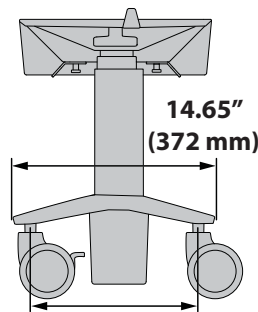

CareFit™ Slim Laptop Cart

DIMENSIONS

Top View

Side View

Front View

24.41" (620 mm)

49.65" (1261 mm)

25.24" (641 mm)

STORAGE BIN

Side View

Top View

RANGE OF MOTION

© 2018 Ergotron, Inc. rev. 12/13/2018 DIM-CFSlimLaptopCart Content is subject to change without notification

Americas Sales and Corporate Headquarters

St. Paul, MN USA
(800) 888-8458
+1-651-681-7600
www.ergotron.com
sales@ergotron.com