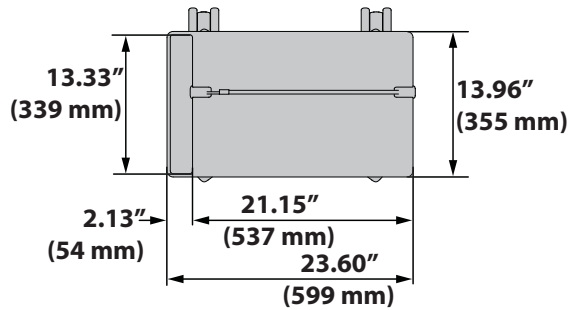

CareFit™ Slim Laptop Cart

DIMENSIONS

Top View

Side View

Front View

24.41" (620 mm)

49.65" (1261 mm)

25.24" (641 mm)

STORAGE BIN

Side View

Top View

RANGE OF MOTION

© 2018 Ergotron, Inc. rev. 12/13/2018 DIM-CFSlimLaptopCart Content is subject to change without notification

Americas Sales and Corporate Headquarters

St. Paul, MN USA
(800) 888-8458
+1-651-681-7600
www.ergotron.com
sales@ergotron.com