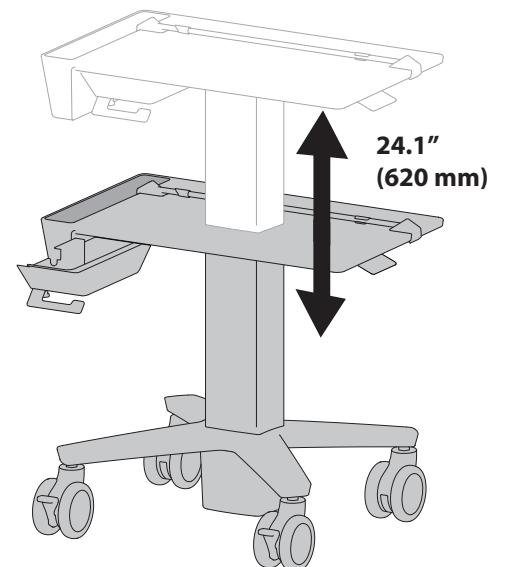

CareFit™ Slim Laptop Cart

DIMENSIONS

Top View

Side View

Front View

24.41" (620 mm)

49.65" (1261 mm)

25.24" (641 mm)

STORAGE BIN

Side View

Top View

RANGE OF MOTION

© 2018 Ergotron, Inc. rev. 12/13/2018 DIM-CFSlimLaptopCart Content is subject to change without notification

Americas Sales and Corporate Headquarters

St. Paul, MN USA
(800) 888-8458
+1-651-681-7600
www.ergotron.com
sales@ergotron.com