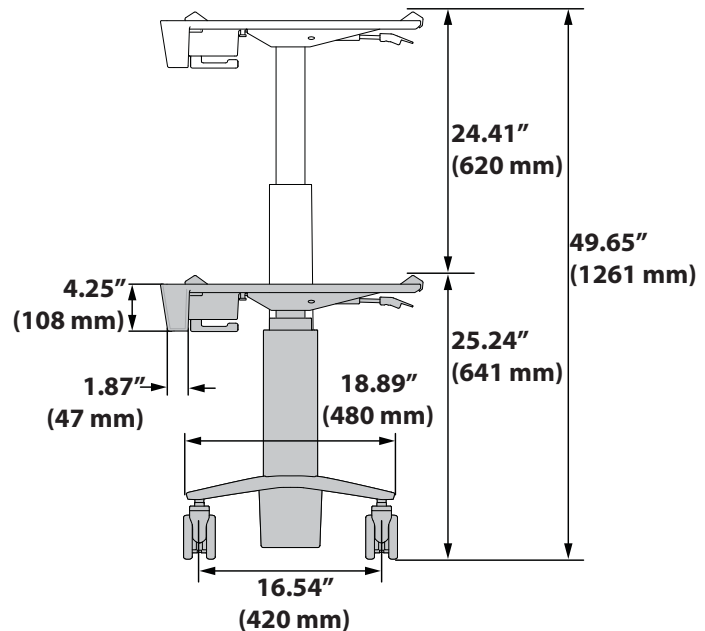

CareFit™ Slim Laptop Cart

DIMENSIONS

Top View

Side View

Front View

24.41" (620 mm)

49.65" (1261 mm)

25.24" (641 mm)

STORAGE BIN

Side View

Top View

RANGE OF MOTION

© 2018 Ergotron, Inc. rev. 12/13/2018 DIM-CFSlimLaptopCart Content is subject to change without notification

Americas Sales and Corporate Headquarters

St. Paul, MN USA
(800) 888-8458
+1-651-681-7600
www.ergotron.com
sales@ergotron.com