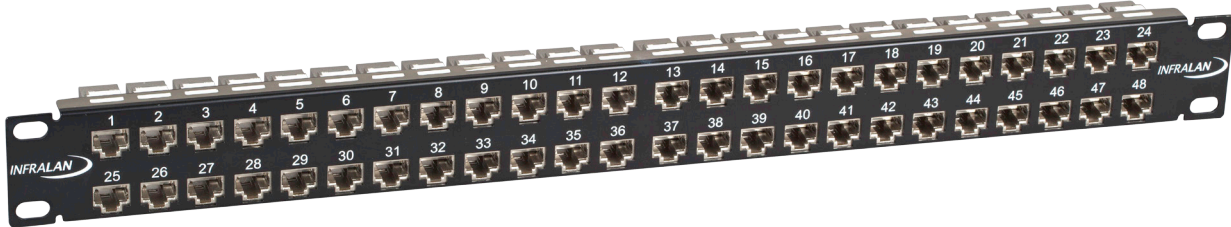

DATASHEET

24 Port / 48 Port Patch-Panel 19" 1 HE

Art.-No. 37598.1

Specifications

- 24 / 48 Port Patch-Panel 19" 1 HE
- equip with Cat.6A mounting adapter:
 - RJ45 jack / RJ45 jack 1:1 shielded
 - plastic case, metalized
 - 10 GBit
 - Cat.6A TIA
- Incl. cable management
- RAL 9005 black

Order data

Art.-No.	technical design	colour
37598.1	24-Port Patch-Panel equip	RAL9005, black
37599.1	48-Port Patch-Panel equip	RAL9005, black

Art.-No.	37598.1	File	37598.1.indd		
Description	24 / 48 Port Patch-Panel 19" 1HE				
Created	Date	Last Revision	Date	Checked	Date
BF	18.08.2016	BF	18.08.2016		