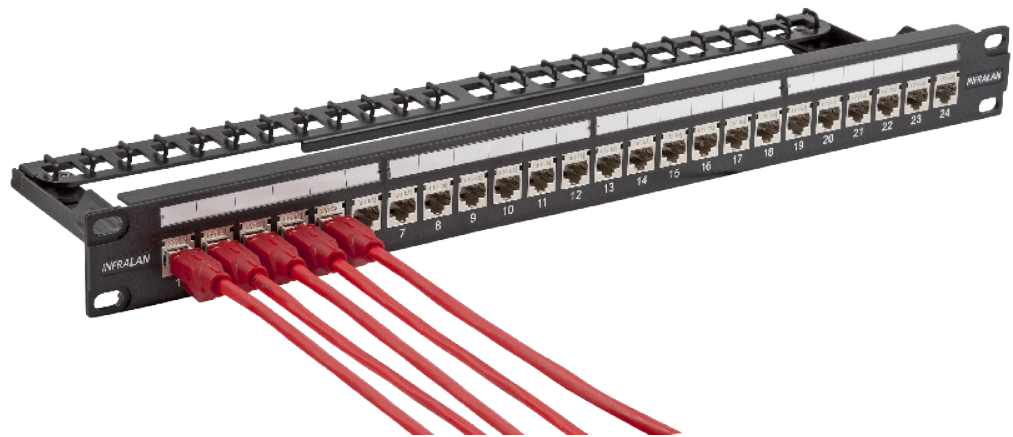

DATASHEET

24 Port / 48 Port Patch-Panel 19" 1 HE

Art.-No. 37598.1

Specifications

- 24 / 48 Port Patch-Panel 19" 1 HE
- equip with Cat.6A mounting adapter:
 - RJ45 jack / RJ45 jack 1:1 shielded
 - plastic case, metalized
 - 10 GBit
 - Cat.6A TIA
- Incl. cable management
- RAL 9005 black

Order data

Art.-No.	technical design	colour
37598.1	24-Port Patch-Panel equip	RAL9005, black
37599.1	48-Port Patch-Panel equip	RAL9005, black

Art.-No.	37598.1	File	37598.1.indd		
Description	24 / 48 Port Patch-Panel 19" 1HE				
Created	Date	Last Revision	Date	Checked	Date
BF	18.08.2016	BF	18.08.2016		