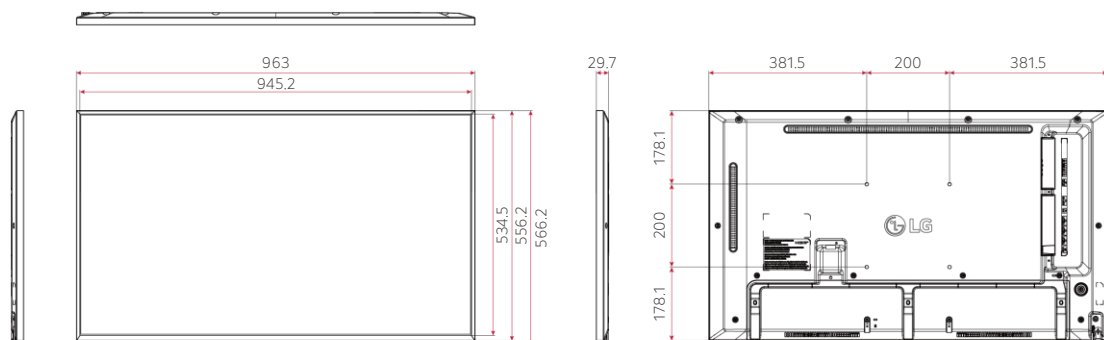

* All images are for illustrative purposes only.

CONNECTIVITY

65" / 55" / 49" / 43"

1

2

3

4

5

6

7

8

9

10

11

- 1 LAN IN
- 2 HDMI IN 1
- 3 HDMI IN 2

- 4 HDMI IN 3
- 5 DP IN
- 6 HDMI OUT

- 7 USB 2.0 IN
- 8 RS-232C IN
- 9 RS-232C OUT

- 10 IR&LIGHT SENSOR
- 11 AUDIO OUT

MEZ68473842(REV02)

DIMENSION (unit: mm)

65"

55"

49"

43"