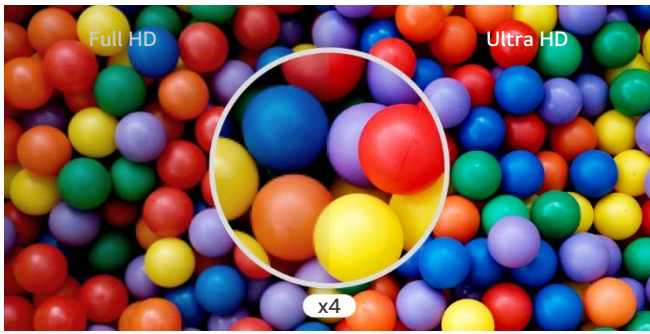

Enhanced Security

UH7N-E

Screen Size	86" / 75" (To Be Updated) 65" / 55" / 49" / 43"
Screen Resolution	3,840 × 2,160 (UHD)
Brightness	700 nit (Typ.)
Surface Treatment (Haze)	65" / 55" / 49" : 28% 43" : 25%
Bezel Width	8.9 mm (T/R/L), 12.9 mm (B)