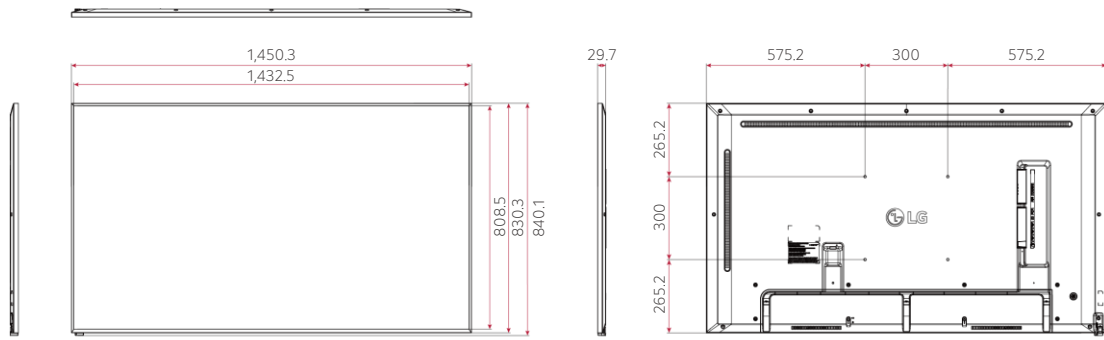

* All images are for illustrative purposes only.

CONNECTIVITY

65" / 55" / 49" / 43"

1

2

3

4

5

6

7

8

9

10

11

- 1 LAN IN
- 2 HDMI IN 1
- 3 HDMI IN 2

- 4 HDMI IN 3
- 5 DP IN
- 6 HDMI OUT

- 7 USB 2.0 IN
- 8 RS-232C IN
- 9 RS-232C OUT

- 10 IR&LIGHT SENSOR
- 11 AUDIO OUT

MEZ68473842(REV02)

DIMENSION (unit: mm)

65"

55"

49"

43"