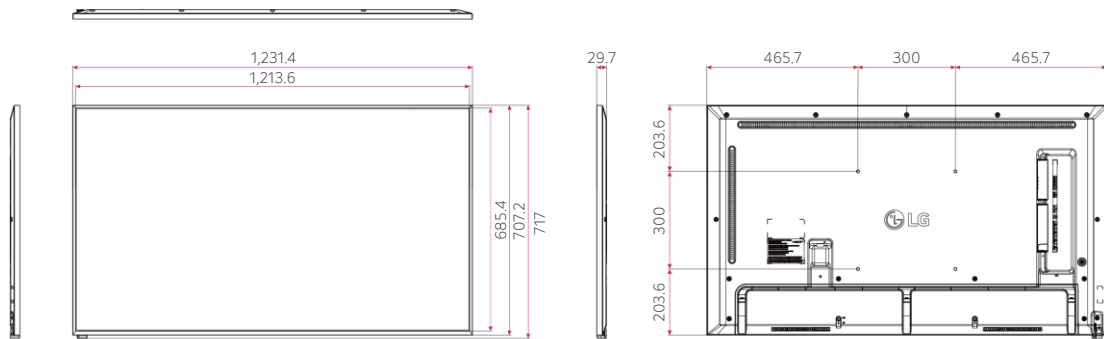

* All images are for illustrative purposes only.

CONNECTIVITY

65" / 55" / 49" / 43"

1

2

3

4

5

6

7

8

9

10

11

- 1 LAN IN
- 2 HDMI IN 1
- 3 HDMI IN 2

- 4 HDMI IN 3
- 5 DP IN
- 6 HDMI OUT

- 7 USB 2.0 IN
- 8 RS-232C IN
- 9 RS-232C OUT

- 10 IR&LIGHT SENSOR
- 11 AUDIO OUT

MEZ68473842(REV02)

DIMENSION (unit: mm)

65"

55"

49"

43"