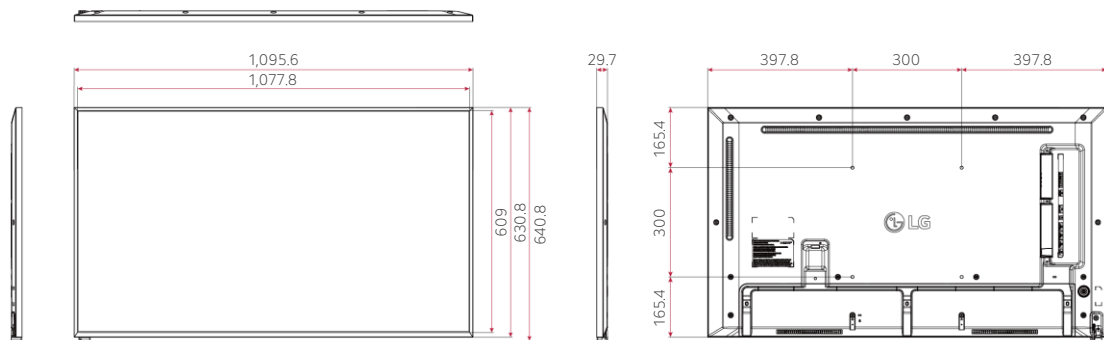

* All images are for illustrative purposes only.

CONNECTIVITY

65" / 55" / 49" / 43"

1

2

3

4

5

6

7

8

9

10

11

- 1 LAN IN
- 2 HDMI IN 1
- 3 HDMI IN 2

- 4 HDMI IN 3
- 5 DP IN
- 6 HDMI OUT

- 7 USB 2.0 IN
- 8 RS-232C IN
- 9 RS-232C OUT

- 10 IR&LIGHT SENSOR
- 11 AUDIO OUT

MEZ68473842(REV02)

DIMENSION (unit: mm)

65"

55"

49"

43"