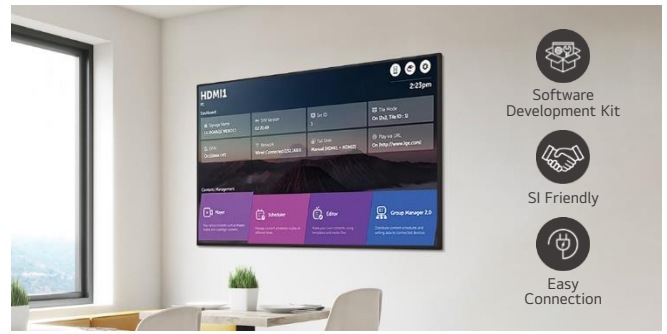

* All images in this datasheet are for illustrative purposes only.

UHD Signage UH7N-E

UHD Signage Display with LG webOS Platform and Advanced Security

Super High Resolution

webOS Smart Platform

Design for Space Utilization

Enhanced Security

UH7N-E

Screen Size	86" / 75" (To Be Updated) 65" / 55" / 49" / 43"
Screen Resolution	3,840 × 2,160 (UHD)
Brightness	700 nit (Typ.)
Surface Treatment (Haze)	65" / 55" / 49" : 28% 43" : 25%
Bezel Width	8.9 mm (T/R/L), 12.9 mm (B)

Convenient webOS Platform

The UH7N-E is equipped with a high-performance SoC that allows for multiple tasks to be performed without a separate media player. The webOS platform provides app development tools with an intuitive UI that enhances user convenience, enabling easy connection with external sensors and webOS partner apps to create an SI-friendly environment.

* Digital signage product refers "UH7N-E" model

SuperSign Solutions

SuperSign is an integrated and intuitive content management solution for creative and organized digital signage content in your space, connecting customers to a range of services with convenient user experiences. There are a variety of versions such as SuperSign Cloud, so discover and enjoy the version that best fits you.