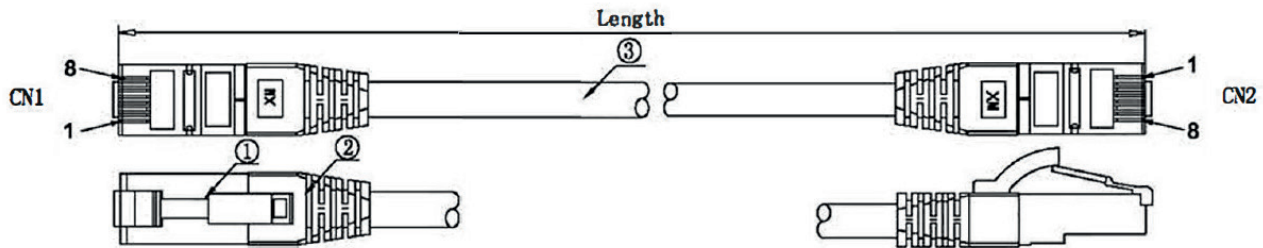

DATASHEET

RJ45 Patch cable S/FTP, Cat.6A, Cat.7 raw cable TPE superflex

Art.-No. K5525Fxx.x

Features

- S/FTP Cat.6A 4x2xAWG26/7 TPE
- Outer diameter 6,5mm
- Flame retardant acc. to IEC-60332-1
- Halogen free and Silicon free
- Length imprinted on boot
- Contacts gold-plated

DATASHEET

RJ45 Patch cable S/FTP, Cat.6A, Cat.7 raw cable TPE superflex

Art.-No. K5525Fxx.x

Specification

No.	Type	Description
a	Connector	RJ45 plug shielded and gold plated contacts
b	Boot	Length imprinted, moulded
c	Cable	S/FTP Cat.6A 4x2xAWG26/7 TPE Outer diameter 6.5mm, Bending radius : 5 x outer diameter Jacket: Flame retardant acc. to IEC 60332-1, halogen free and silicon free Printing: Cat.6A Patchcord Superflex S/FTP 4x2xAWG26/7 rawcable Cat.7 TPE LSZH ISO/IEC11801 ANSI/TIA-568-C.2***Gigabit Ethernet***

Order Data

RJ45 Patch cable S/FTP, Cat.6A, Cat.7 raw cable TPE superflex

K5525GR.x	grey	K5525FGE.x	yellow	K5525FRT.x	red
K5525FBL.x	blue	K5525FGN.x	green	K5525FSW.x	black

Available lengths in meters:

1,0 - 2,0 - 3,0 - 5,0 - 7,5 - 10,0 - 15,0 - 20,0 - 25,0 - 30,0