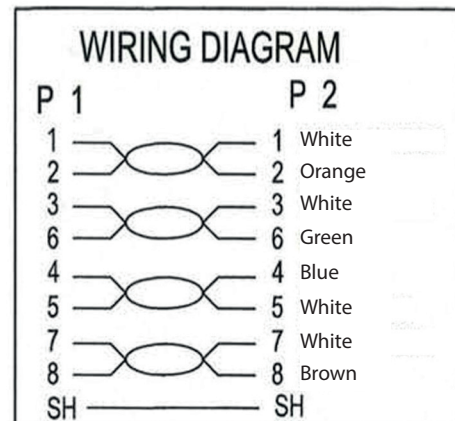

DATASHEET

RJ45 Patch cable S/FTP, Cat.6A, Cat.7 raw cable TPE superflex

Art.-No. K5525Fxx.x

Features

- S/FTP Cat.6A 4x2xAWG26/7 TPE
- Outer diameter 6,5mm
- Flame retardant acc. to IEC-60332-1
- Halogen free and Silicon free
- Length imprinted on boot
- Contacts gold-plated

Order Data

RJ45 Patch cable S/FTP, Cat.6A, Cat.7 raw cable TPE superflex

K5525GR.x	grey	K5525FGE.x	yellow	K5525FRT.x	red
K5525FBL.x	blue	K5525FGN.x	green	K5525FSW.x	black

Available lengths in meters:

1,0 - 2,0 - 3,0 - 5,0 - 7,5 - 10,0 - 15,0 - 20,0 - 25,0 - 30,0