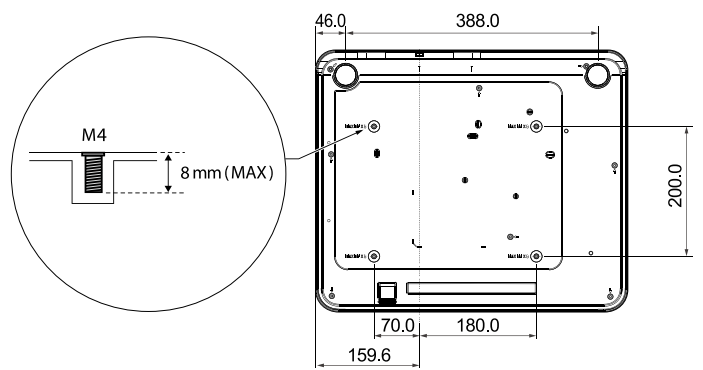

¹ The Contrast is measured by Full On Full Off standard.

² Light Source Life results will vary depending on environmental conditions & usage.

* All related Optical Values are measured by Standard Lens.

INPUT AND OUTPUT TERMINALS

DIMENSIONS

CEILING / WALL MOUNT CHART

PROJECTION DIMENSIONS

DISTANCE CHART

Diagonal	Image Width		Image Height		Off-set	Fix	Distance (mm)		Distance (mm)		
					Projector Top to Screen Bottom (A)	Center of Cover Glass to Screen (B)	Projector Front to Screen (C)				
Inch	mm	Inch	mm	Inch	mm	Inch	mm	Inch	mm	Inch	mm
70	1778	59.4	1508	37.1	943	5.4	136	12.9	328	15.8	402
80	2032	67.8	1723	42.4	1077	6.4	163	15	382	17.9	456
87	2210	73.8	1874	46.1	1171	7.2	182	16.5	420	19.4	494
90	2286	76.3	1939	47.7	1212	7.5	190	17.2	436	20.1	510
100	2540	84.8	2154	53	1346	8.6	217	19.3	491	22.2	565
120	3048	101.8	2585	63.6	1616	10.7	271	23.6	599	26.5	673
150	3810	127.2	3231	79.5	2019	13.9	352	30	762	32.9	836