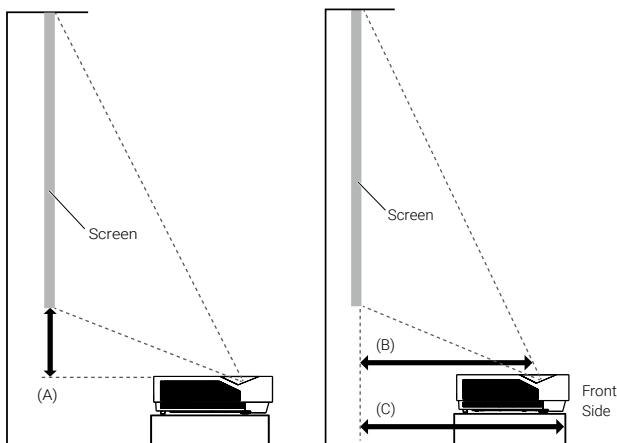

¹ The Contrast is measured by Full On Full Off standard.

² Light Source Life results will vary depending on environmental conditions & usage.

* All related Optical Values are measured by Standard Lens.

INPUT AND OUTPUT TERMINALS

DIMENSIONS

CEILING / WALL MOUNT CHART

PROJECTION DIMENSIONS

DISTANCE CHART

Diagonal	Image Width		Image Height		Off-set	Fix	Distance (mm)		Distance (mm)		
					Projector Top to Screen Bottom (A)	Center of Cover Glass to Screen (B)	Projector Front to Screen (C)				
Inch	mm	Inch	mm	Inch	mm	Inch	mm	Inch	mm	Inch	mm
70	1778	59.4	1508	37.1	943	5.4	136	12.9	328	15.8	402
80	2032	67.8	1723	42.4	1077	6.4	163	15	382	17.9	456
87	2210	73.8	1874	46.1	1171	7.2	182	16.5	420	19.4	494
90	2286	76.3	1939	47.7	1212	7.5	190	17.2	436	20.1	510
100	2540	84.8	2154	53	1346	8.6	217	19.3	491	22.2	565
120	3048	101.8	2585	63.6	1616	10.7	271	23.6	599	26.5	673
150	3810	127.2	3231	79.5	2019	13.9	352	30	762	32.9	836