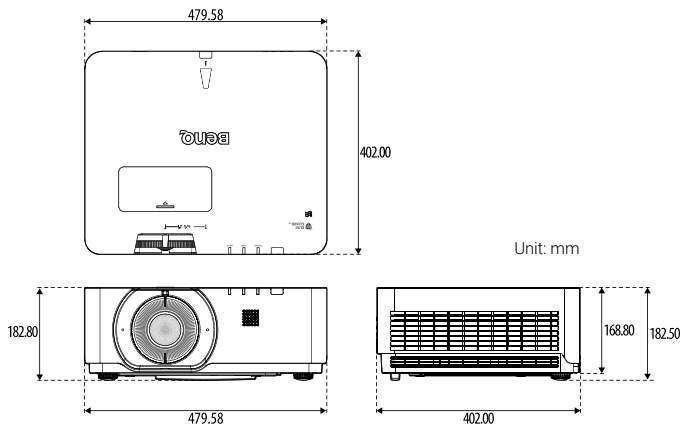

DIMENSIONS

CEILING / WALL MOUNT CHART

PROJECTION DIMENSIONS

DISTANCE CHART

Diagonal	Image Width		Image Height		Off-set	Fix	Distance (mm)		Distance (mm)		
					Projector Top to Screen Bottom (A)	Center of Cover Glass to Screen (B)	Projector Front to Screen (C)				
Inch	mm	Inch	mm	Inch	mm	Inch	mm	Inch	mm	Inch	mm
70	1778	59.4	1508	37.1	943	5.4	136	12.9	328	15.8	402
80	2032	67.8	1723	42.4	1077	6.4	163	15	382	17.9	456
87	2210	73.8	1874	46.1	1171	7.2	182	16.5	420	19.4	494
90	2286	76.3	1939	47.7	1212	7.5	190	17.2	436	20.1	510
100	2540	84.8	2154	53	1346	8.6	217	19.3	491	22.2	565
120	3048	101.8	2585	63.6	1616	10.7	271	23.6	599	26.5	673
150	3810	127.2	3231	79.5	2019	13.9	352	30	762	32.9	836