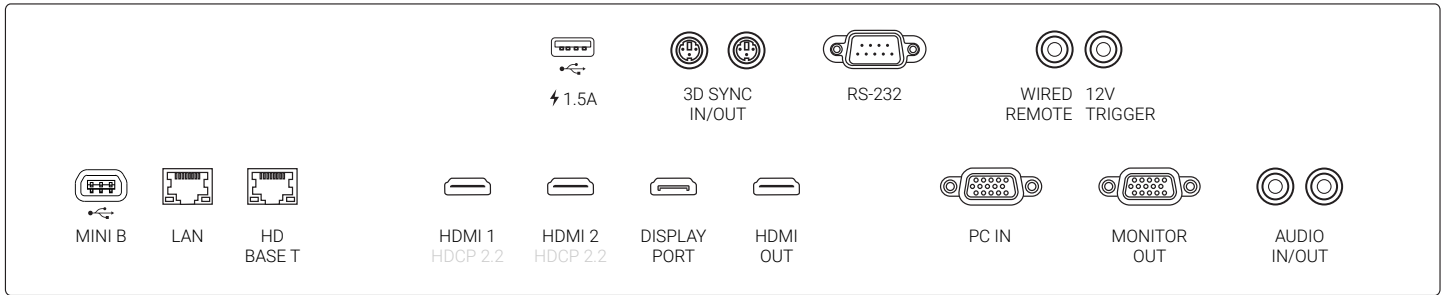

LU960UST+

BenQ DLP Projector

- 5,200 AL BlueCore Laser Light Source
- Support Wide Corner Fit Adjustment with 0.25 T/R Ultra Short Throw
- Projection Size 150"~200"
- Fast Mode < 16.67 ms Low Latency
- White Balance Calibration For Seamless Blending
- Support 360° and Portrait Projection
- Dustproof Sealed Laser Engine with 30,000 Hours of Life at Full Power
- 5 Years Warranty

¹ The Contrast is measured by Full On Full Off standard.

² Light Source Life results will vary depending on environmental conditions & usage.

* All related Optical Values are measured by Standard Lens.

INPUT AND OUTPUT TERMINALS