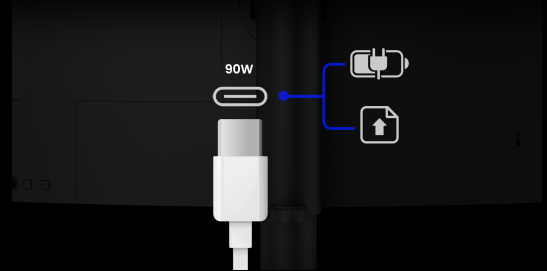

BenQ DesignVue Monitors

PD2706U | 27-inch 4K UHD 95% P3 HDR400 USB-C Designer Monitor

4K UHD resolution and precise color accuracy by AQCOLOR technology make it the best choice for designers who pay much attention to details. 95% P3 color coverage and BenQ proprietary uniformity technology offer precise color from corner to corner. Furthermore, the built-in KVM switch allows designers to control two systems via one set of keyboard and mouse to enhance work efficiency for better multi-tasking experience.

AQCOLOR®
Colors You Can Trust

Amazing P3 Colors for Creative Works

Covers 95% P3, 100% sRGB, and 100% Rec.709 color spaces, you can easily load and display images imported from different sources. Amazing Delta E ≤ 3 ensures superb accuracy and absolute color confidence.

Expand Your Workstation with All-in-One Cable

90W USB-C carries images, videos, and other data seamlessly plus charges your mobile devices at the same time all with one cable.

Your Dream Desk for Unleashing Creativity

KVM Switch

The new KVM Switch auto-pairs with input signals.

Display Pilot

Let you access designer-friendly features for ease and efficiency.

*Apple M1 platform supported.

90W USB-C

The USB-C port provides lightning-fast video/audio/data transmission and 90W power delivery.

Hotkey Puck G2

Make navigating screen settings and functions a breeze.

Ergonomic Design

Create in comfort with your monitor in the ideal position.

PIP / PBP

Go split screen. Picture In Picture (PIP) and Picture By Picture (PBP) let you customize your workflow.

Attentive Color Modes for Creators